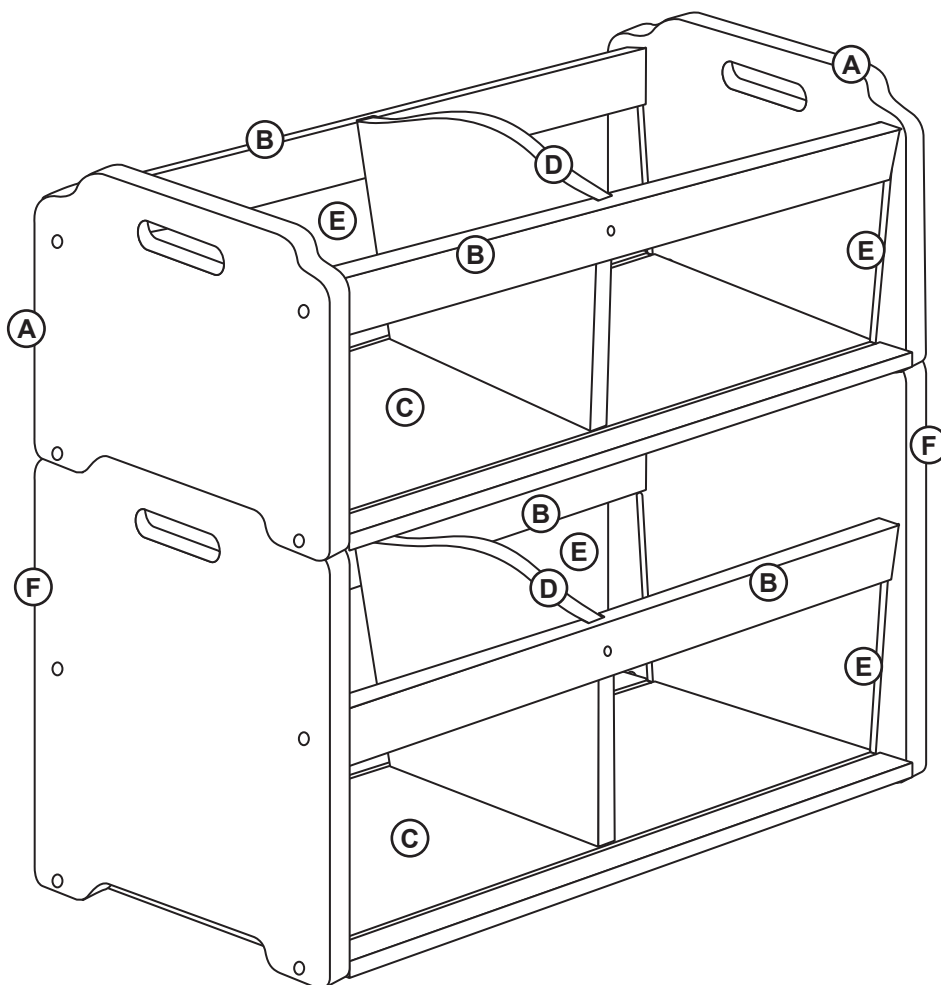

G6306 Stacking Storage Caddy Assembly Instructions

For ages 3 and up. Adult assembly required.

⚠ WARNING
Small parts and sharp points may be present prior to assembly.

Care Instructions
To clean your product, use mild soap and water on a damp cloth. Do not use window cleaners or cleaning abrasives as they will scratch the surface and could damage the protective coating.

Customer Service
For questions regarding this product, or to receive replacement or missing parts, contact Customer Service at (800) 524-3555. Please have the model number and part number(s) located in this Assembly Instruction sheet available for reference.

Limited Warranty
All Guidecraft products are warranted to the original purchaser at the time of purchase and for a period of one (1) year thereafter. In order to provide you with timely assistance, please thoroughly inspect your product for missing or defective parts immediately after opening the carton. To receive replacement or missing parts under this warranty, contact Customer Service. You will also need your sales receipt or other proof of purchase.

Hardware and Parts