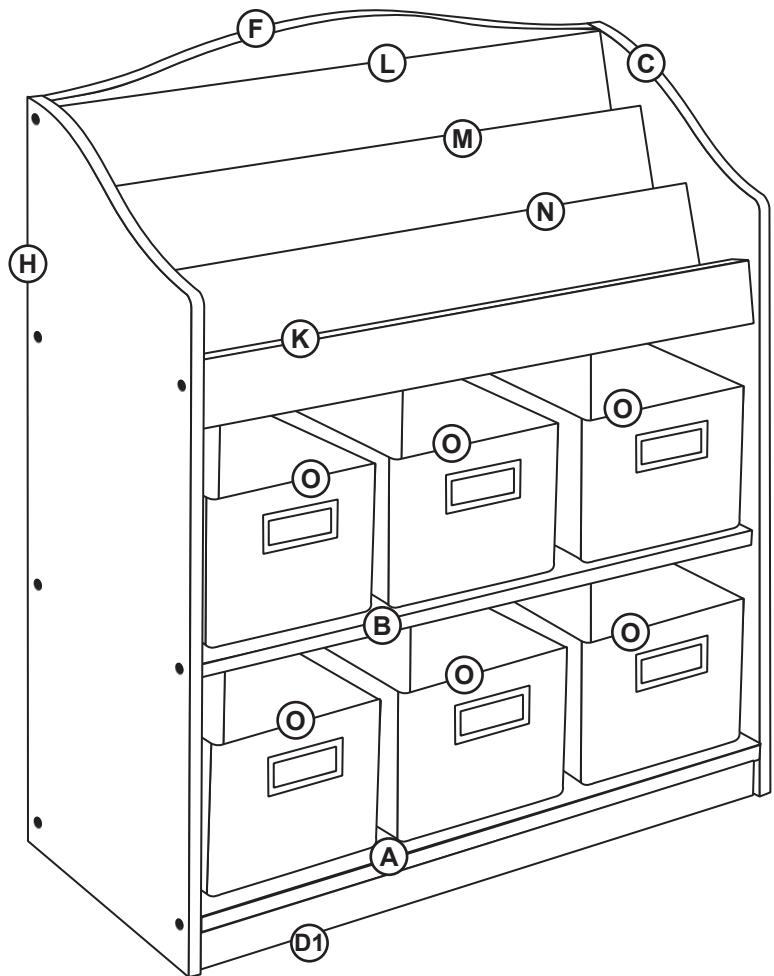

Hardware and Parts