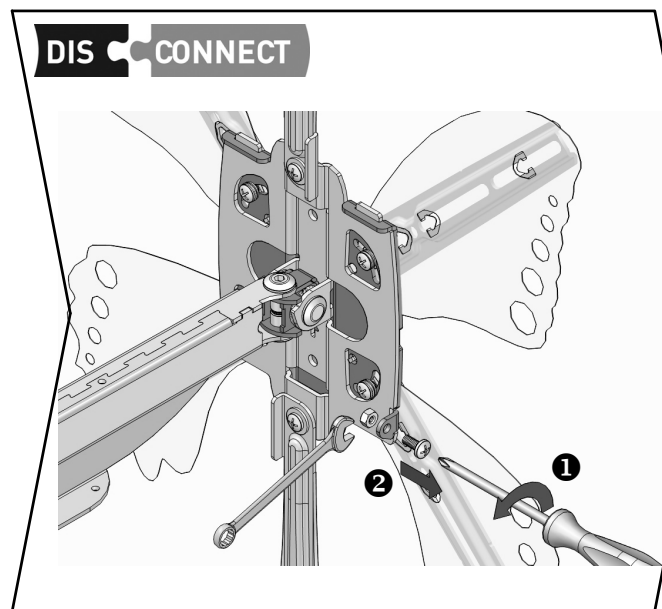

Dear customer, we welcome your comments and suggestions to improve our products, ease of assembly and instructions. Please contact us via our website: www.barkanmounts.com