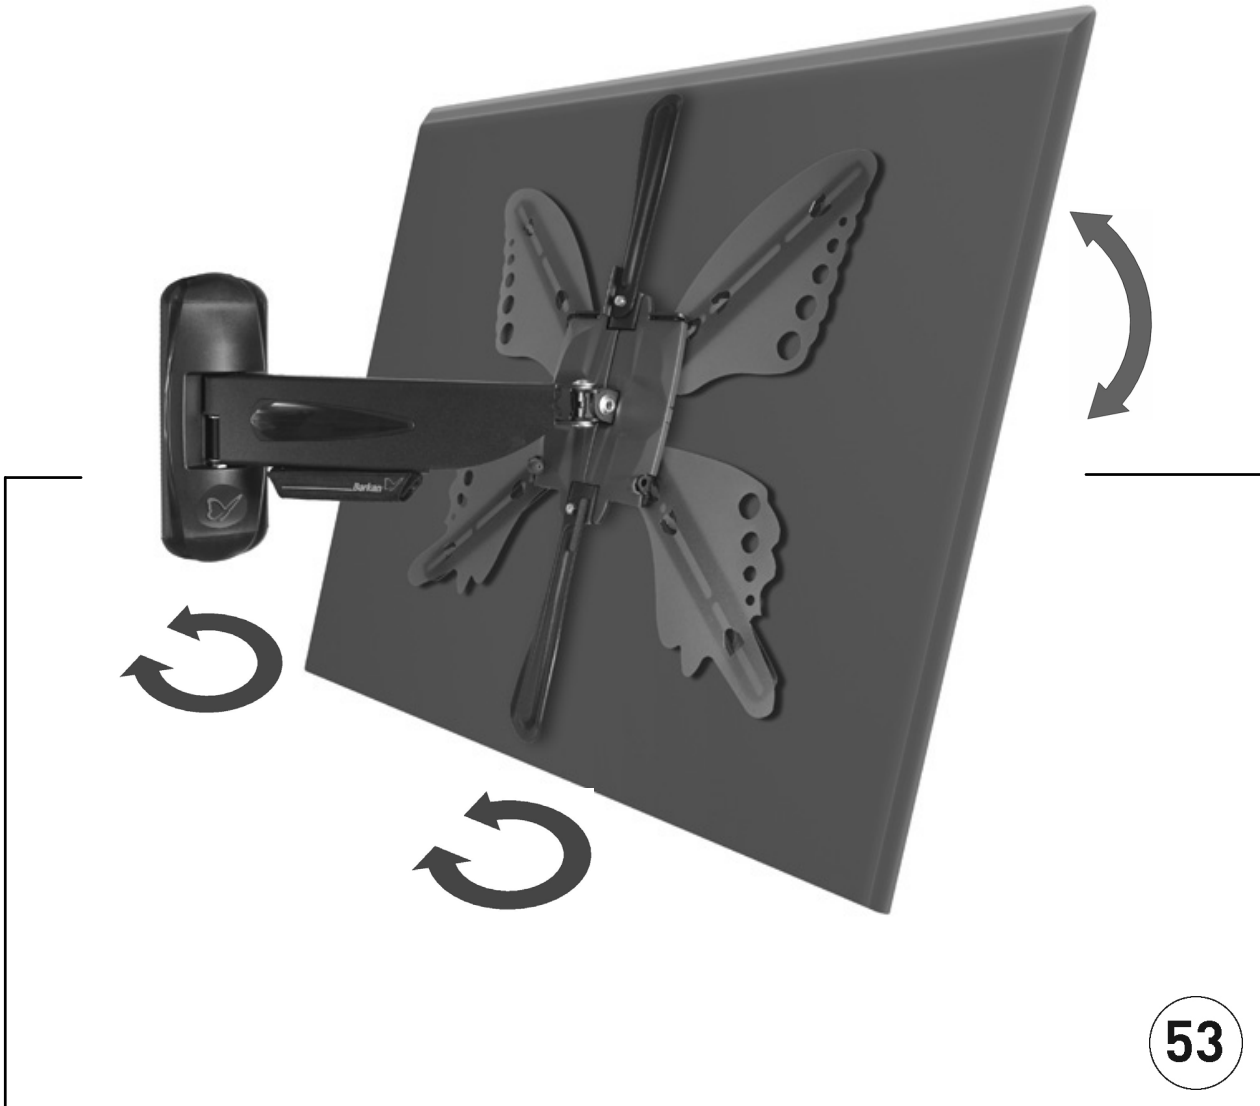

# 3 Movement Rotate, Swivel & Tilt LED/ LCD/PLASMA WALL MOUNT Premium Series

Assembly instructions

Model	Wall mounted Audio Video Self	Cable Management Cover	Mount Extension Adapter
53	81	89	38
Not UL listed			

**CAUTION** - This Mount is intended for use only with the maximum weight as indicated. Using heavier products, might cause injury.

Fits Up to <b>56"</b> 142cm LED/ LCD/ Plasma	<b>Max</b>	
	US 66lbs	EU 30kg

**Barkan**  a better point of view™  
mounting systems

[www.barkanmounts.com](http://www.barkanmounts.com)

110053.1 28.07.10

<p>1:10</p>	<p><b>A</b></p>  <p>x1</p>	<p><b>B</b></p>  <p>x1</p>	<p><b>C</b></p>  <p>x1</p>	<p><b>D</b></p>  <p>x1</p>		
	<p><b>E</b></p>  <p>x1</p>	<p><b>F</b></p>  <p>x2</p>	<p><b>G</b></p>  <p>x4</p>	<p><b>H</b></p>  <p>x2</p>		
	<p><b>I</b></p>  <p>x2</p>	<p><b>J</b></p>  <p>x1</p>	<p><b>K</b></p>  <p>x2</p>	<p><b>L</b> Velcro Binder</p>  <p>x1</p>	<p><b>M</b></p> <p>The provided M bolts may change in size according to the evolution of screen market requirements</p>  <p>x1</p>	
	<p><b>N</b></p>  <p>x1</p>	<p><b>O</b></p>  <p>x1</p>	<p><b>P</b></p>  <p>x1</p>	<p><b>Q</b></p>  <p>x3</p>	<p><b>R</b></p>  <p>x1</p>	
	<p><b>S</b></p>  <p>x1</p>	<p><b>T</b></p>  <p>x2</p>	<p><b>W</b></p>  <p>x2</p>	<p><b>X</b></p>  <p>x7</p>	<p><b>Y</b></p>  <p>x2</p>	<p><b>Z</b></p>  <p>x5</p>
	<p><b>AA</b></p>  <p>x3</p>	<p><b>AB</b></p>  <p>x3</p>	<p><b>AC</b></p>  <p>x6</p>	<p><b>AD</b></p>  <p>x4</p>	<p><b>AE</b></p>  <p>x4</p>	
	<p><b>AF</b></p>  <p>x4</p>	<p><b>AG</b></p>  <p>x1</p>	<p><b>AH</b></p>  <p>x1</p>	<p><b>AI</b></p>  <p>x1</p>		
	<p><b>AJ</b></p>  <p>x1</p>	<p><b>AK</b></p>  <p>x1</p>				
	<p><b>1:2</b></p> <div style="display: flex; justify-content: space-around; align-items: center;">   </div> <p>Please make sure that package contains all parts</p>					