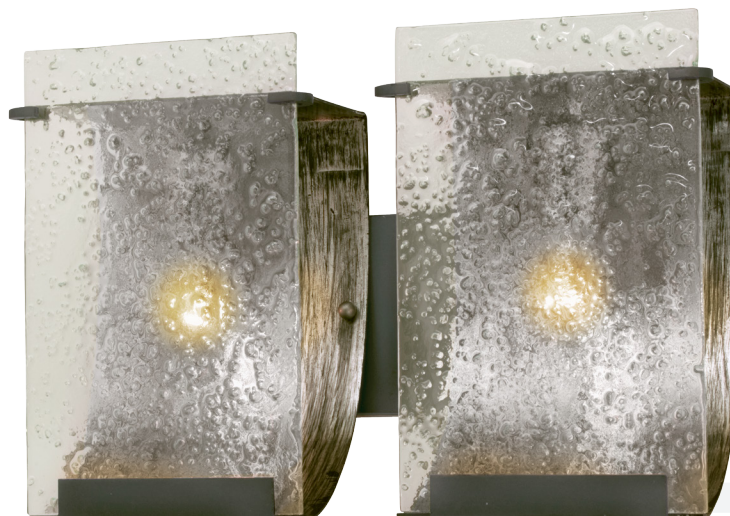

varaluz

phone 702-792-6900
fax 866-258-0862

email info@varaluz.com
web varaluz.com

I60B02 RAIN

SELLING POINTS : Hand-forged steel has 70% or greater recycled content. Low-VOC finish. Recycled hand-pressed rain glass. Spa feeling.

CLASSIFICATION : We loved sudden summer afternoon thunderstorms while growing up. There's nothing quite so relaxing as seeing and hearing the rain pelt against the window panes and on the tin roof (rusted!). To recreate the impression of beads of rain upon a window, we hand press the glass. The Rainy Night finish is made from streaking an eggplant-black glaze over silver. Hammered Ore is also now available as a standard finish for more rustic settings

BATH 2 LIGHT

Product ID	160B02
Finish	Rainy Night
Glass/Shade Description	Recycled Hand-Pressed Rain Glass
Product Width	15 in./38.1 cm
Product Height	10 in./25.4 cm
Product Extension	4.5 in./11.4 cm
Product Weight	7 lb./3.2 kg
Shade Width	6.25 in./15.9 cm
Shade Height	9.875 in./25.1 cm
Backplate Width	12.5 in./31.8 cm
Backplate Height	4.5 in./11.4 cm
Backplate Thickness	0.625 in./1.6 cm
Top-to-Mount	5.25 in./13.3 cm
Lamping	2 x 100W Medium Base, Not Included