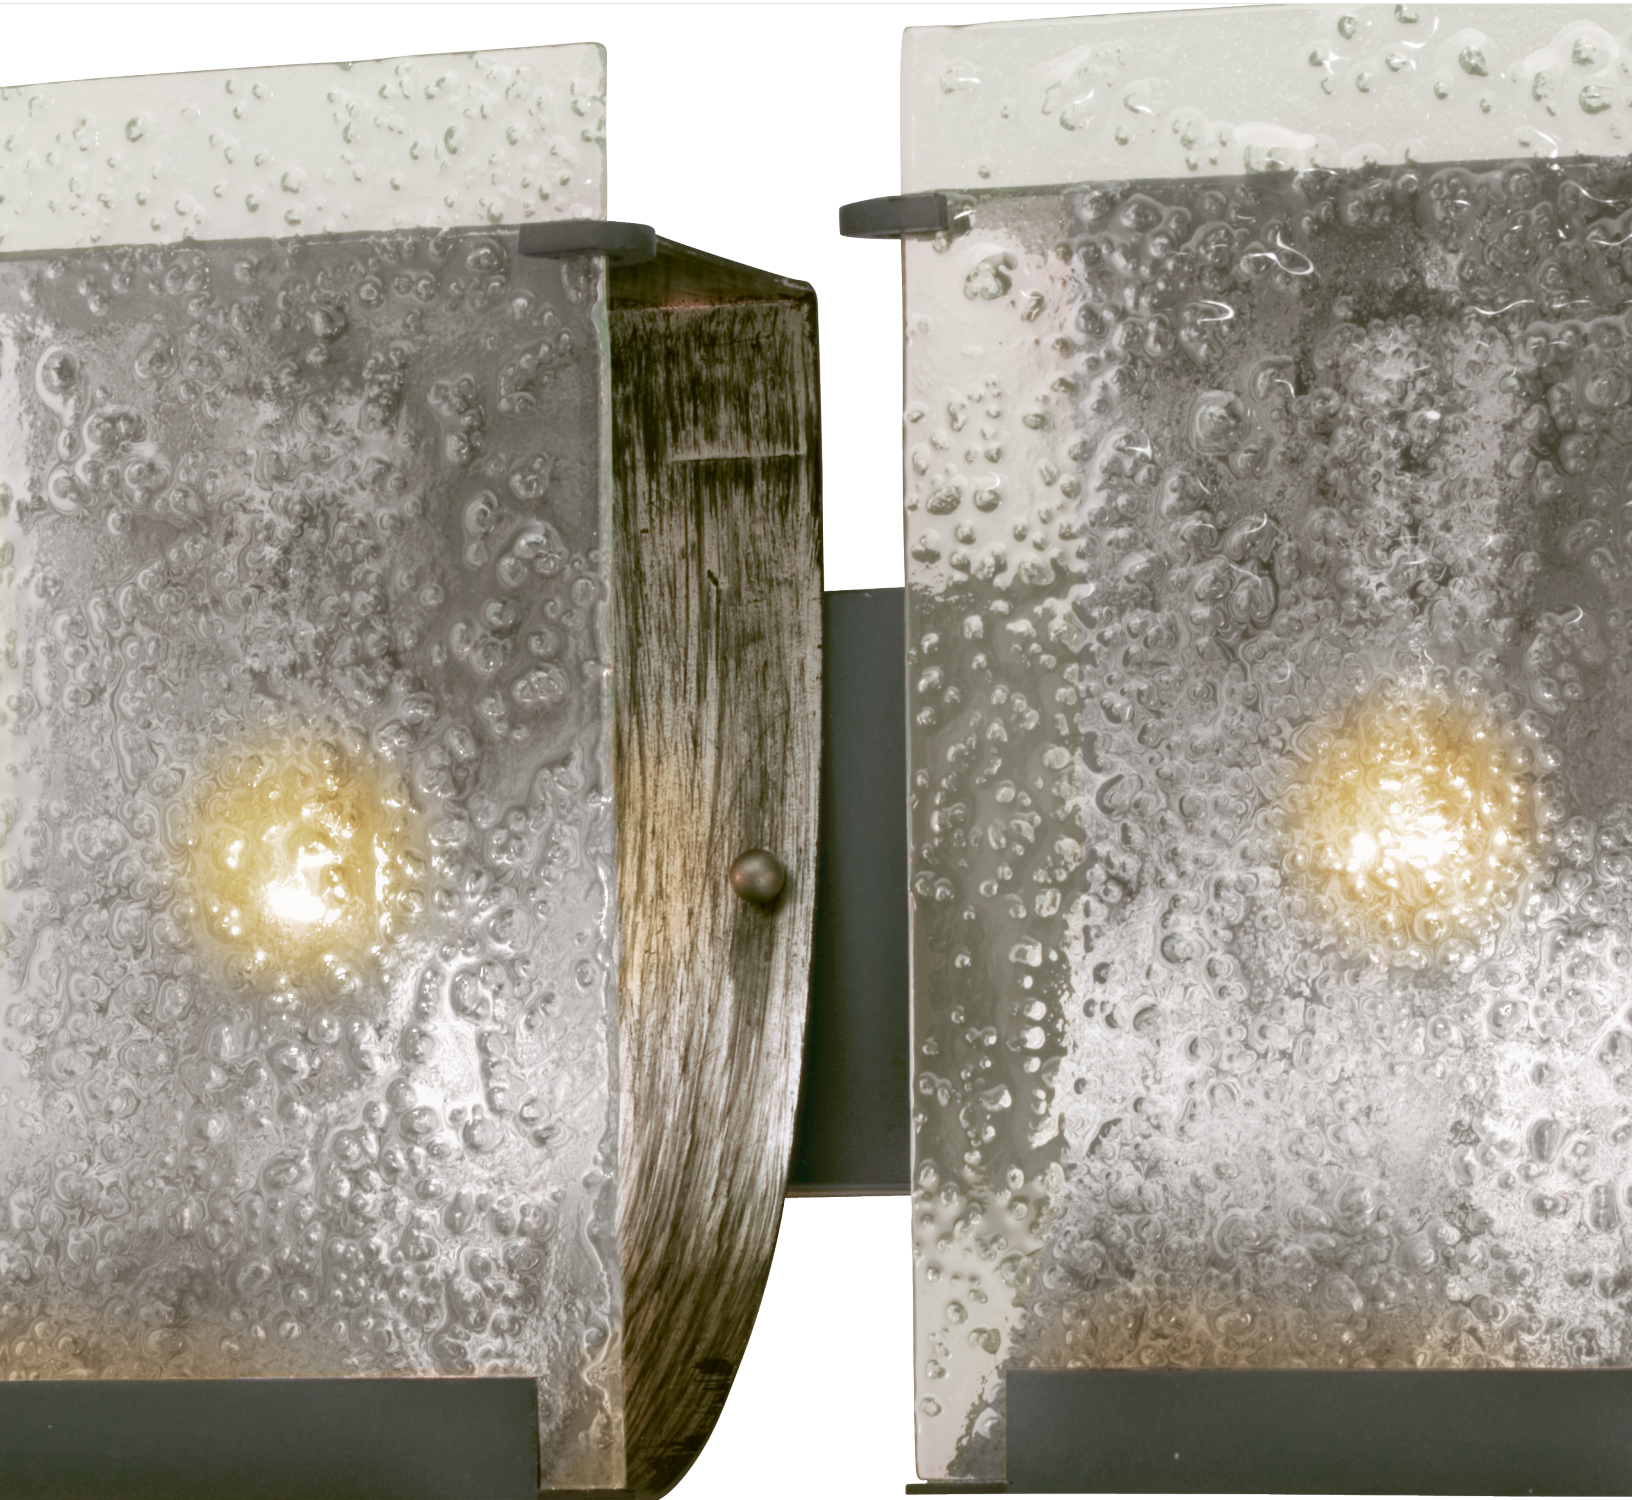

varaluz

phone 702-792-6900
fax 866-258-0862

email info@varaluz.com
web varaluz.com

I60B02 RAIN

SELLING POINTS : Hand-forged steel has 70% or greater recycled content. Low-VOC finish. Recycled hand-pressed rain glass. Spa feeling.

CLASSIFICATION : We loved sudden summer afternoon thunderstorms while growing up. There's nothing quite so relaxing as seeing and hearing the rain pelt against the window panes and on the tin roof (rusted!). To recreate the impression of beads of rain upon a window, we hand press the glass. The Rainy Night finish is made from streaking an eggplant-black glaze over silver. Hammered Ore is also now available as a standard finish for more rustic settings

BATH 2 LIGHT

Product ID	160B02
Finish	Rainy Night
Glass/Shade Description	Recycled Hand-Pressed Rain Glass
Product Width	15 in./38.1 cm
Product Height	10 in./25.4 cm
Product Extension	4.5 in./11.4 cm
Product Weight	7 lb./3.2 kg
Shade Width	6.25 in./15.9 cm
Shade Height	9.875 in./25.1 cm
Backplate Width	12.5 in./31.8 cm
Backplate Height	4.5 in./11.4 cm
Backplate Thickness	0.625 in./1.6 cm
Top-to-Mount	5.25 in./13.3 cm
Lamping	2 x 100W Medium Base, Not Included