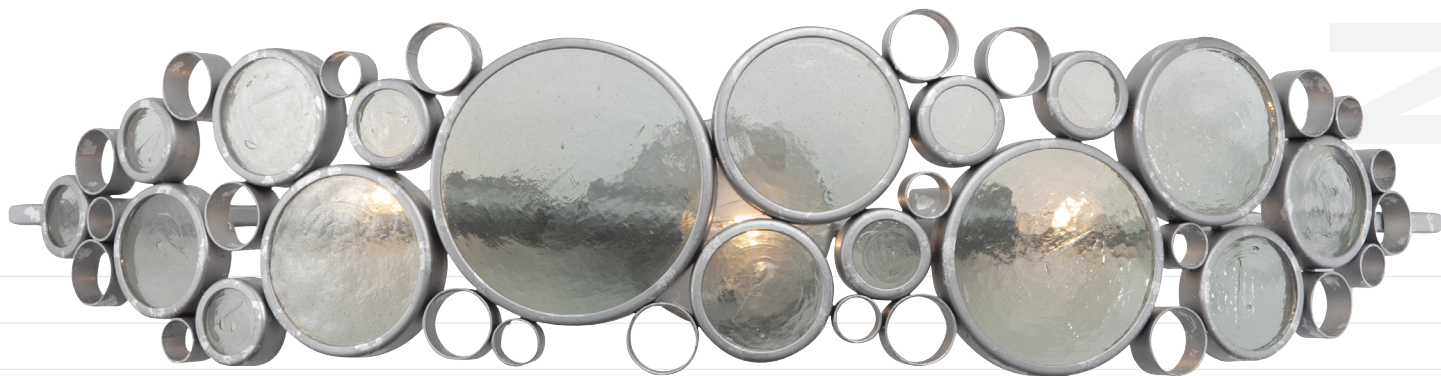

varaluz

phone 702-792-6900
fax 866-258-0862

email info@varaluz.com
web varaluz.com

165B03 FASCINATION

SELLING POINTS : Hand-forged steel has 70% or greater recycled content. Low-VOC finish. Recycled glass.

CLASSIFICATION : Breathtaking...that's what came to mind when we saw the ruins of an old Nevada mine at sunset. The walls had been constructed of wine bottles and mud. All those old bottles arranged so perfectly and capturing the sunlight, what better inspiration for a lighting family? We mimicked the bottle ends with recycled steel circles of varying sizes filled with recycled glass discs. Rarely before has a design based in "old" seemed so powerfully new.

BATH 3 LIGHT

Product ID	165B03
Finish	Nevada (silver with random silver leafing)
Glass/Shade Description	Recycled Clear Bottle Glass
Product Width	33.5 in./85.1 cm
Product Height	7 in./17.8 cm
Product Extension	7 in./17.8 cm
Product Weight	11 lb./5 kg
Backplate Diameter	5 in./12.7 cm
Top-to-Mount	3.5 in./8.9 cm
Lamping	3 x 100W Medium Base, Not Included