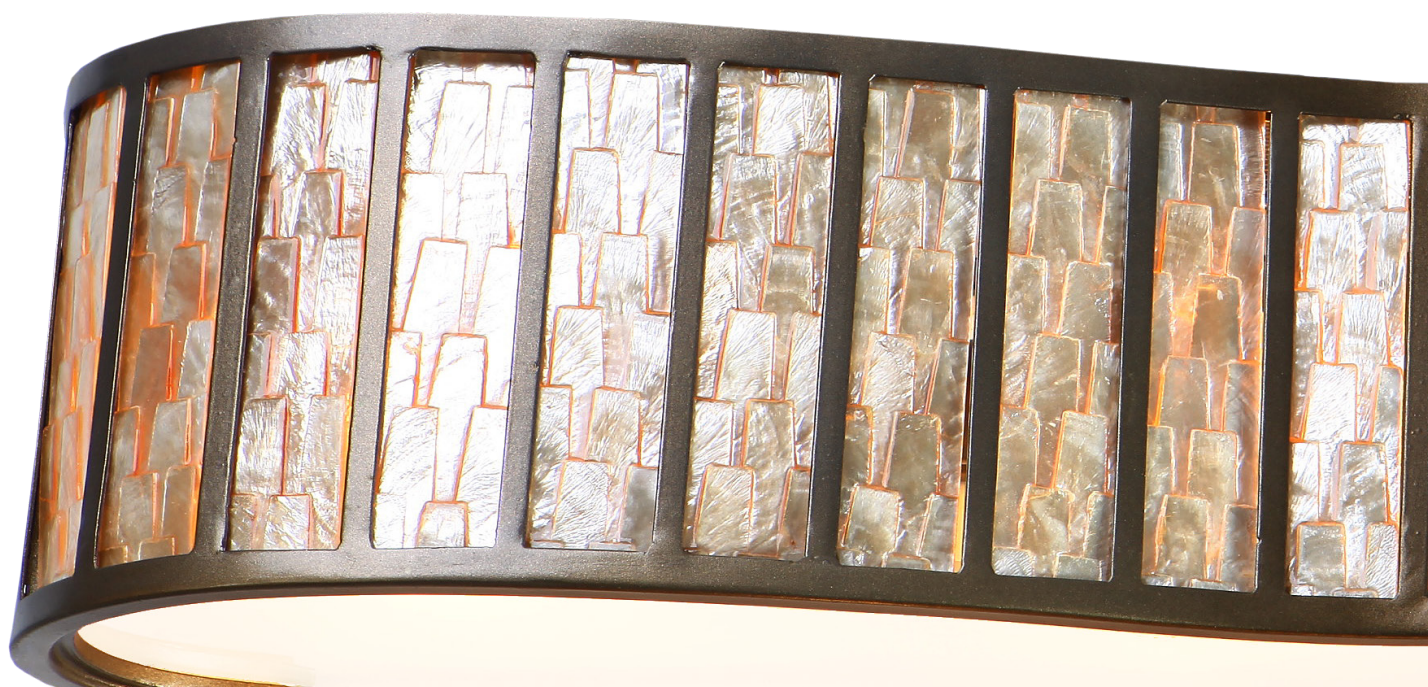

varaluz

phone 702-792-6900
fax 866-258-0862

email info@varaluz.com
web varaluz.com

I75B04 AFFINITY

SELLING POINTS : Hand-forged recycled steel. Champagne toned sustainable capiz shell panels. Hand-painted new bronze finish mixes silver and bronze. Frosted acrylic diffuser included.

CLASSIFICATION : Close your eyes and picture your favorite city at sunset...think dark buildings silhouetted against the ethereal glow of the fading sun...and you will see the inspiration for Affinity. Each sustainable Capiz shell panel has a champagne finish and natural color variations set off by the silvery-bronze recycled steel frame. When lit, the Capiz towers evoke a skyline set in a smoldering sky. Contemporary comfort with a conscience...yup, we can get onboard with that.

BATH 4 LIGHT

Product ID	175B04
Finish	New Bronze
Glass/Shade Description	Sustainable Towers of Natural Capiz
Product Width	36 in./91.4 cm
Product Height	7 in./17.8 cm
Product Extension	7.25 in./18.4 cm
Product Weight	12 lb./5.5 kg
Backplate Width	8 in./20.3 cm
Backplate Height	5 in./12.7 cm
Backplate Thickness	0.75 in./1.9 cm
Top-to-Mount	3.75 in./9.5 cm
Lamping	4 x 100W Medium Base, Not Included