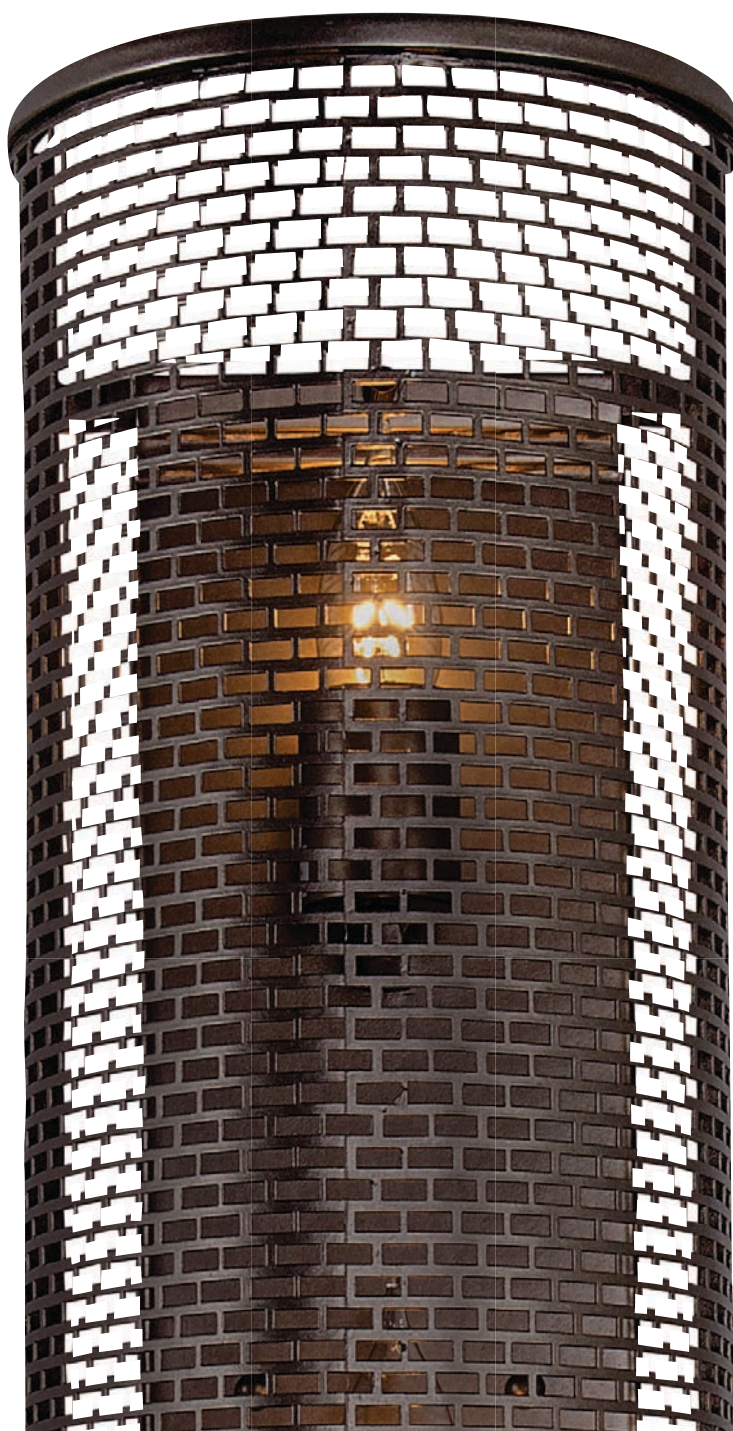

varaLuz

phone 702-792-6900
fax 866-258-0862

email info@varaluz.com
web varaluz.com

23IW03NB LIT-MESH TEST

SELLING POINTS : Hand-Forged Recycled Steel Mesh.

CLASSIFICATION : A litmus test in chemistry is used to determine acidity; a lit-mesh test in lighting is used to determine light play factor. Really (even if Google disagrees). Lit-Mesh Test creates some amazing light patterns through its recycled stamped steel rectangles.

varaLuz

WALL SCONCE 1 LIGHT

Product ID	231W03NB
Glass/Shade Description	New Bronze
Product Height	7.75 in./19.7 cm
Product Extension	26.5 in./67.3 cm
Product Depth	4.5 in./11.4 cm
Shade Width	4 lb./1.8 kg
Shade Height	6.25 in./15.9 cm
Canopy Diameter	26.5 in./67.3 cm
Backplate Height	5 in./12.7 cm
Backplate Thickness	21.25 in./54 cm
Top-to-Mount	0.25 in./0.6 cm
Lamping	13.25 in./33.7 cm
Listing	CSA
Rating	Dry - Interior
Chain/Cable Length	3 x 60W Medium, Not Included