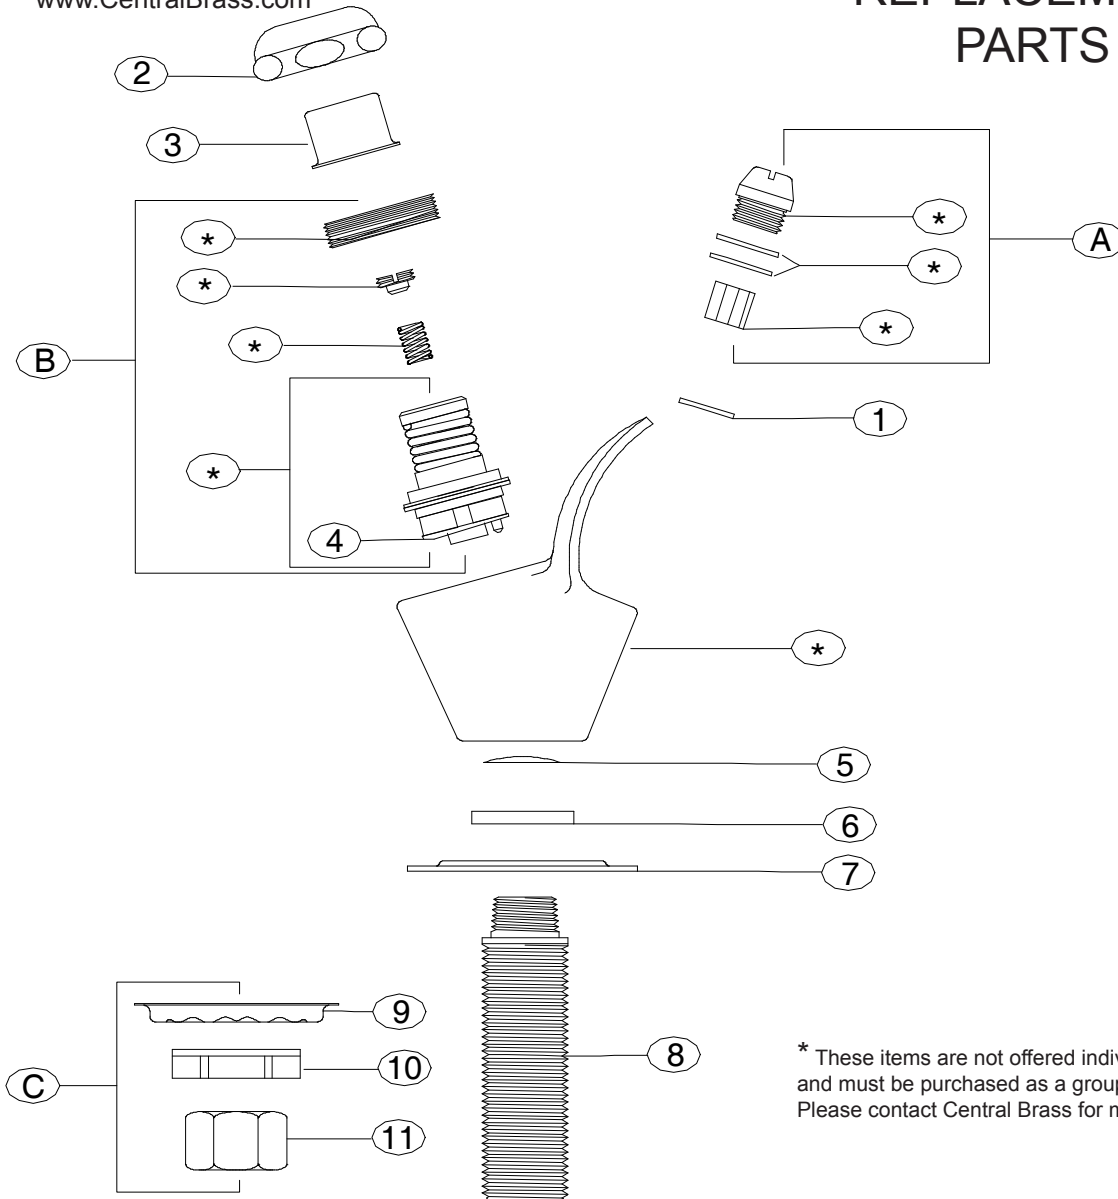

Central Brass

COMPANY

Brecksville, Ohio 44141

Phone: (216)883-0220 Fax: (440)526-5745

www.CentralBrass.com

MODEL NO. 0360 0361 0362

Bubbler Head Faucet

REPLACEMENT PARTS

* These items are not offered individually and must be purchased as a group or unit. Please contact Central Brass for more information.

#	Part #	Description
A	SU-358-SA	Jet Assembly
B	K-361	Stem Cartridge
C	G-95-A	Coupling Nut & Washer Group for Item 0360 Only
1	X358-U	Washer (10 pcs per pack)
2	PF-358-RS	Cap Nut
3	PF-358-Q	Cap indexed Central
4	X358-APGCN	Gasket for K-361 Cartridge (6 pcs per pack)
5	X358-V	Monel Screen (10 pcs per pack)
6	X940	Washer (10 pcs per pack)
7	PF-161-D	Flange For Item's 0360 & 0361 Only
8	781-A	Brass 3 1/32 Long Shank for Item's 0360 & 361 Only
9	X54	Crowfoot Washer (10 pcs per pack) for Item 0360 Only
10	X7133-AZ	Locknut (10 pcs per pack) for Item 0360 Only
11	X4015	Hex Coupling Nut (4 pcs per pack) for Item 0360 Only