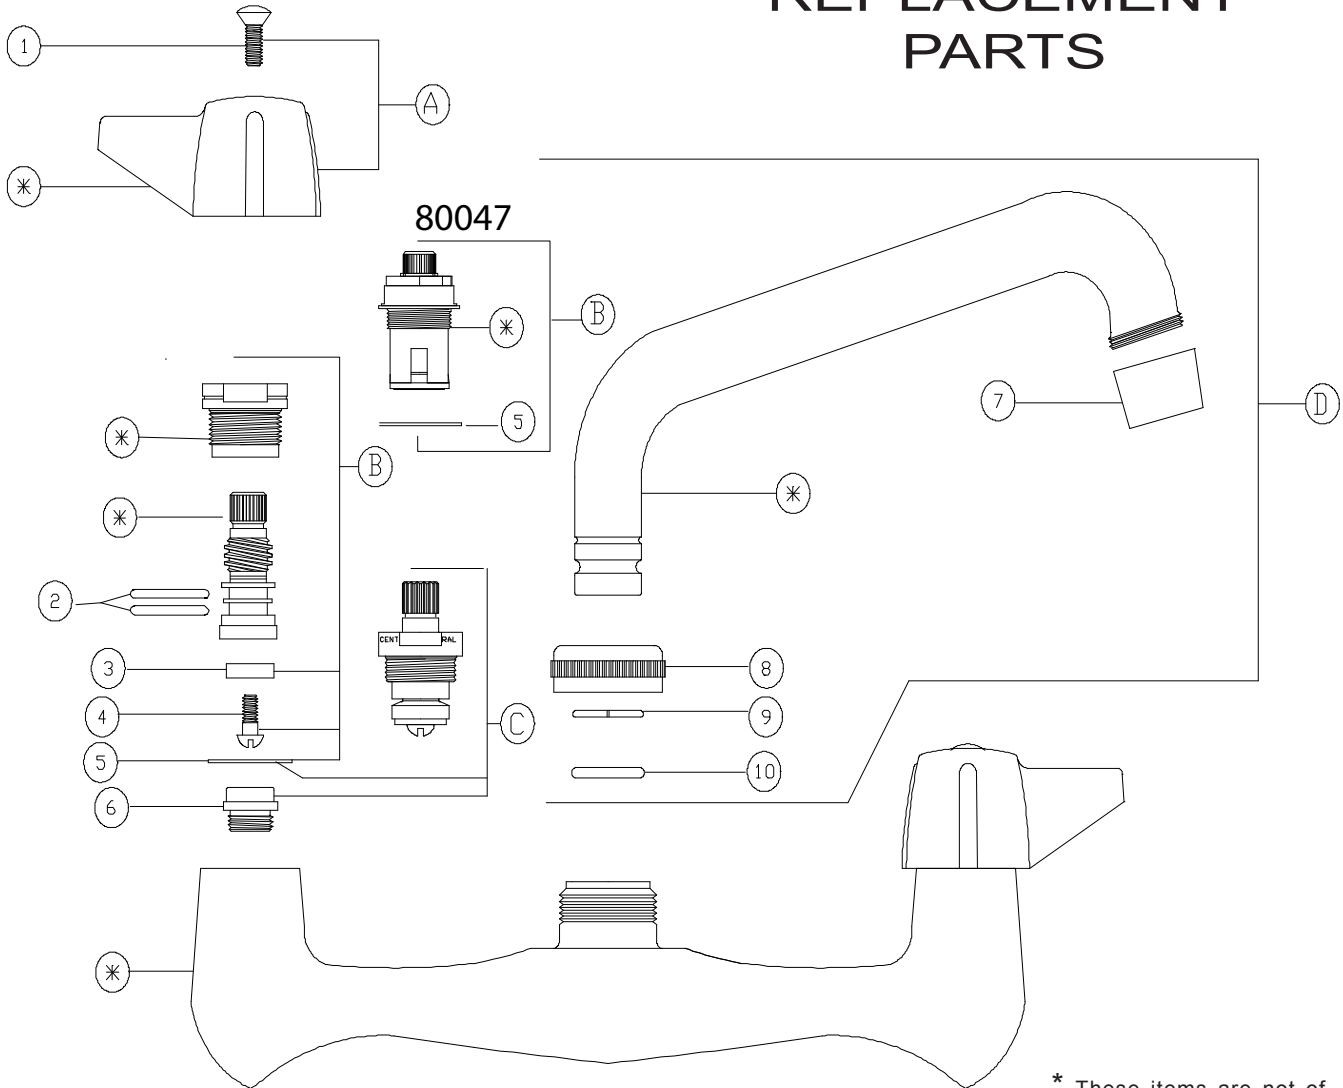

REPLACEMENT PARTS

* These items are not offered individually and must be purchased as a group or unit. Please contact Central Brass for more information.