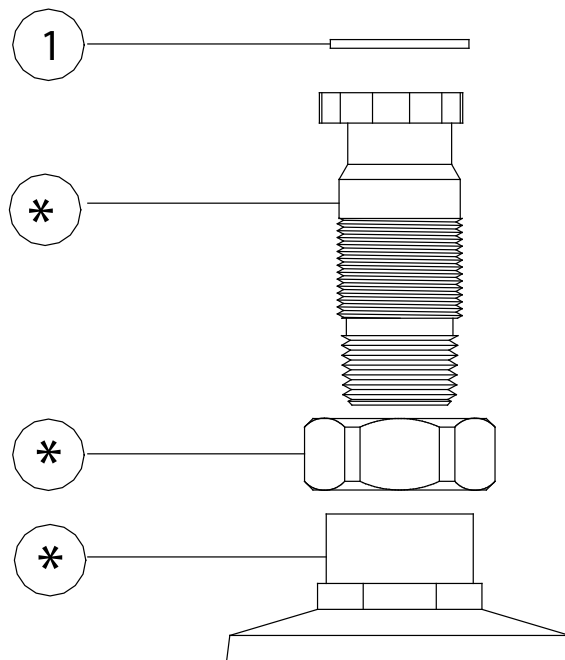

S - SUFFIX

REPLACEMENT PARTS

#	Part Number	Description
	SU-2806	Female Flange Adjustable 6 inch to 9-1/2 inch Centers
1	X940-TRN	Washer (10 pcs per pack)
2	PF-256-L	Shank Spud
3	390	Flange

* These items are not offered individually and must be purchased as a group or unit. Please contact Central Brass for more information.

SU-2807

Wall Mount Flange

Female Adjustable 7-7/8" to 8-1/8" Centers

U - SUFFIX

REPLACEMENT PARTS

#	Part Number	Description
	SU-2807	Female Flange Adjustable 7-7/8 inch to 8-1/8 inch Centers
1	X940-TRN	Washer (10 pcs per pack)
2	PF-256-L	Shank Spud

* These items are not offered individually and must be purchased as a group or unit. Please contact Central Brass for more information.

SU-2846
Wall Mount Flange
 Male Adjustable 7-7/8" to 8-1/8" Centers
T - SUFFIX

REPLACEMENT PARTS

#	Part Number	Description
	SU-2846	Male Flange Adjustable 7-7/8 inch to 8-1/8 inch Centers
1	X940-TRN	Washer (10 pcs per pack)

* These items are not offered individually and must be purchased as a group or unit. Please contact Central Brass for more information.