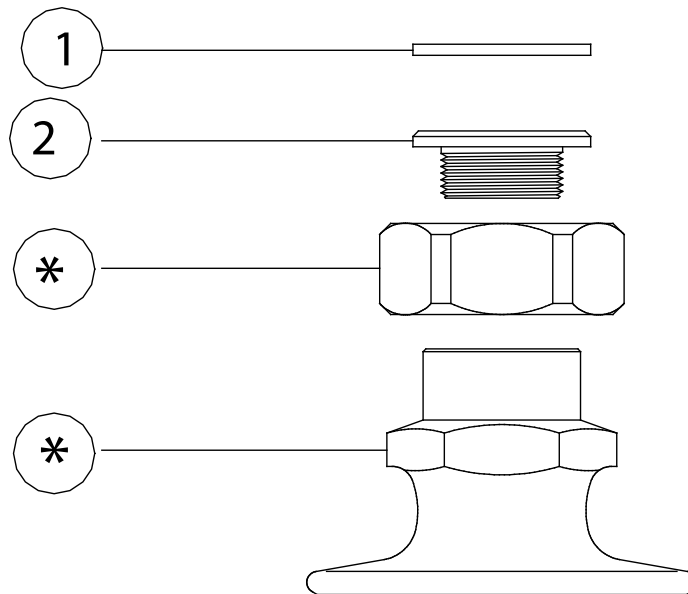

S - SUFFIX

REPLACEMENT PARTS

#	Part Number	Description
	SU-2806	Female Flange Adjustable 6 inch to 9-1/2 inch Centers
1	X940-TRN	Washer (10 pcs per pack)
2	PF-256-L	Shank Spud
3	390	Flange

* These items are not offered individually and must be purchased as a group or unit. Please contact Central Brass for more information.

SU-2807

Wall Mount Flange

Female Adjustable 7-7/8" to 8-1/8" Centers

U - SUFFIX

REPLACEMENT PARTS

#	Part Number	Description
	SU-2807	Female Flange Adjustable 7-7/8 inch to 8-1/8 inch Centers
1	X940-TRN	Washer (10 pcs per pack)
2	PF-256-L	Shank Spud

* These items are not offered individually and must be purchased as a group or unit. Please contact Central Brass for more information.

SU-2846
Wall Mount Flange
 Male Adjustable 7-7/8" to 8-1/8" Centers
T - SUFFIX

REPLACEMENT PARTS

#	Part Number	Description
	SU-2846	Male Flange Adjustable 7-7/8 inch to 8-1/8 inch Centers
1	X940-TRN	Washer (10 pcs per pack)

* These items are not offered individually and must be purchased as a group or unit. Please contact Central Brass for more information.