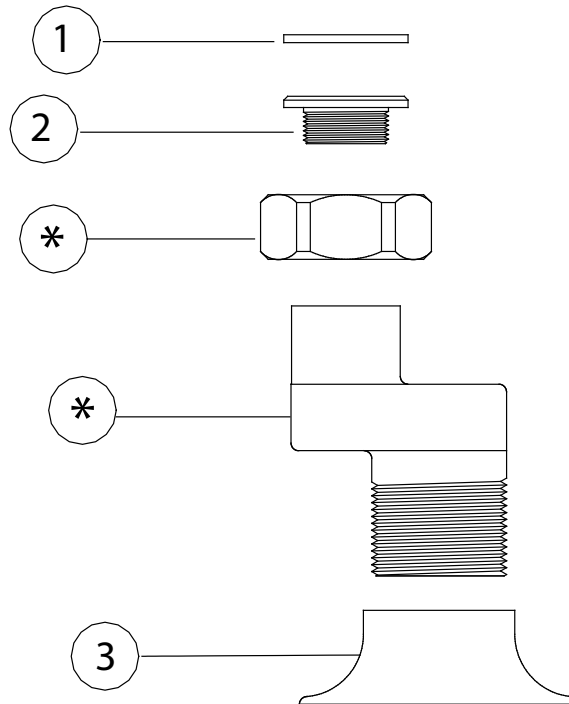

SU-2806

Wall Mount Flange

Female Adjustable 6" to 9-1/2" Centers

S - SUFFIX

REPLACEMENT PARTS

#	Part Number	Description
	SU-2806	Female Flange Adjustable 6 inch to 9-1/2 inch Centers
1	X940-TRN	Washer (10 pcs per pack)
2	PF-256-L	Shank Spud
3	390	Flange

* These items are not offered individually and must be purchased as a group or unit. Please contact Central Brass for more information.