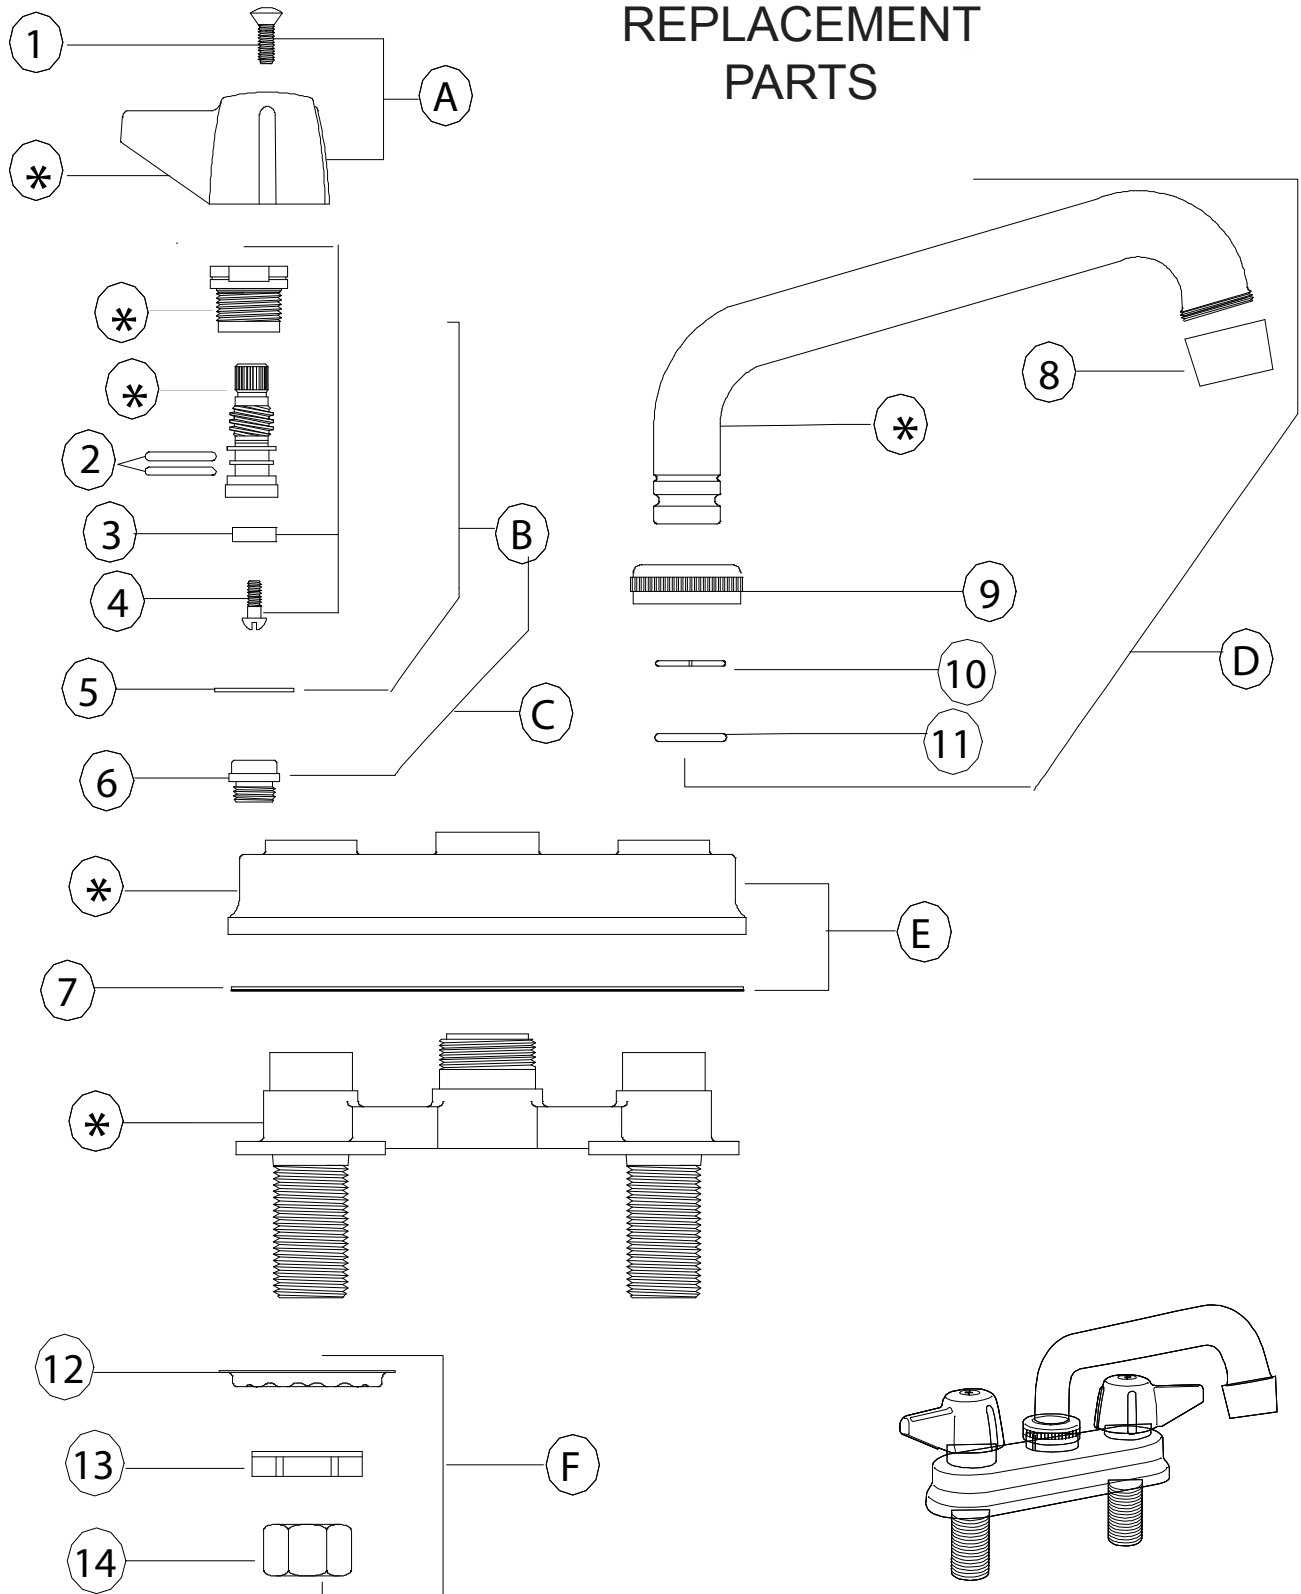

REPLACEMENT PARTS

* These items are not offered individually and must be purchased as a group or unit. Please contact Central Brass for more information.

REPLACEMENT PARTS

#	Part #	Description
A	G-523-C	Lever Handle C Indexed with Screw (X107-F) for item 0094 only
A	G-523-H	Lever Handle H Indexed with Screw (X107-F) for item 0094 only
B	G-453-EL	Cold O-Ring Stem Assembly with Gasket (X1028-Y)
B	G-453-ER	Hot O-Ring Stem Assembly with Gasket (X1028-Y)
C	K-453-C	Cold O-Ring Stem Assembly with Gasket (X1028-Y) and Seat (X263-BC)
C	K-453-H	Hot O-Ring Stem Assembly with Gasket (X1028-Y) and Seat (X263-BC)
D	SU-2924-A	6-Inch Swivel Spout with Aerator (30-M)
E	G-392	Chrome Plated Cover Plate & Gasket
F	G-913-A	Coupling Nut group (1 set)
1	X107-F	Handle Screw (25 pcs per pack) for G-523-C or G-523-H item 0094 only
2	X1038-453	O-Rings (25 pcs per pack)
3	X901-WNN	Stem Seat Washer (25 pcs per pack)
4	X104	Seat Washer Screw (25 pcs per pack)
5	X1028-Y	Gasket (25 pcs per pack)
6	X263-BC	Replacement Seat (10 pcs per pack)
7	392-G	Cover Plate Gasket
8	30-M	Aerator
9	XPF-782-D	Spout Nut (2 pcs per pack)
10	X166-FN	Snap Ring (6 pcs per pack)
11	X1038-KN	Spout O-Ring (25 pcs per pack)
12	X54	Crowfoot Washer (10 pcs per pack)
13	X7133-AZ	Locknut (10 pcs per pack)
14	X4015	Coupling Nut (4 pcs per pack)

Accessories

Part #	Description
G-1748-88W	Wall Mount Spout Adapter (includes G-1808-E & Washer X402-E)
SU-2775-R-02	Jointed Spout (7-inch)
30-RB	Swivel Rose Spray Aerator

- If faucet has round handles (G-398), use two Hot stem assemblies
- If faucet has lever handles, use one Hot and one Cold stem assemblies