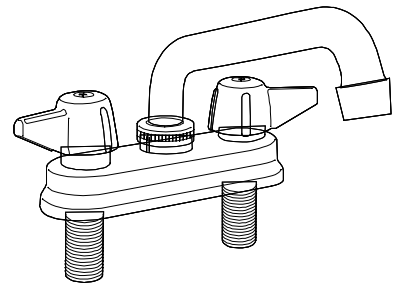

REPLACEMENT PARTS

* These items are not offered individually and must be purchased as a group or unit. Please contact Central Brass for more information.

REPLACEMENT PARTS

#	Part #	Description
A	G-523-C	Lever Handle C Indexed with Screw (X107-F) for item 0094 only
A	G-523-H	Lever Handle H Indexed with Screw (X107-F) for item 0094 only
B	G-453-EL	Cold O-Ring Stem Assembly with Gasket (X1028-Y)
B	G-453-ER	Hot O-Ring Stem Assembly with Gasket (X1028-Y)
C	K-453-C	Cold O-Ring Stem Assembly with Gasket (X1028-Y) and Seat (X263-BC)
C	K-453-H	Hot O-Ring Stem Assembly with Gasket (X1028-Y) and Seat (X263-BC)
D	SU-2924-A	6-Inch Swivel Spout with Aerator (30-M)
E	G-392	Chrome Plated Cover Plate & Gasket
F	G-913-A	Coupling Nut group (1 set)
1	X107-F	Handle Screw (25 pcs per pack) for G-523-C or G-523-H item 0094 only
2	X1038-453	O-Rings (25 pcs per pack)
3	X901-WNN	Stem Seat Washer (25 pcs per pack)
4	X104	Seat Washer Screw (25 pcs per pack)
5	X1028-Y	Gasket (25 pcs per pack)
6	X263-BC	Replacement Seat (10 pcs per pack)
7	392-G	Cover Plate Gasket
8	30-M	Aerator
9	XPF-782-D	Spout Nut (2 pcs per pack)
10	X166-FN	Snap Ring (6 pcs per pack)
11	X1038-KN	Spout O-Ring (25 pcs per pack)
12	X54	Crowfoot Washer (10 pcs per pack)
13	X7133-AZ	Locknut (10 pcs per pack)
14	X4015	Coupling Nut (4 pcs per pack)

Accessories

Part #	Description
G-1748-88W	Wall Mount Spout Adapter (includes G-1808-E & Washer X402-E)
SU-2775-R-02	Jointed Spout (7-inch)
30-RB	Swivel Rose Spray Aerator

- If faucet has round handles (G-398), use two Hot stem assemblies
- If faucet has lever handles, use one Hot and one Cold stem assemblies