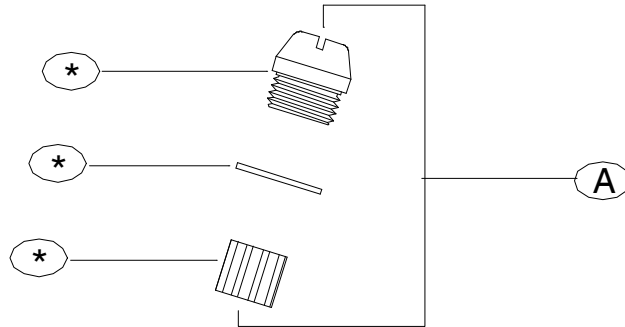

Central Brass

C O M P A N Y

Brecksville, Ohio 44141

Phone:(216)883-0220 Fax: (440)526-5745

www.CentralBrass.com

Model Nos. **0376** & **0377**
Faucet Head

0376

0377

REPLACEMENT PARTS

#	Part Number	Description
A	SU-358-SA	Jet Assembly for Item 0377 only
B	G-756-E	Regulator Stem with Washer (X1090-HN) for Item 0377 only
1	X358-U	Washer (10 pcs per pack) for Item 0377 only
2	X358-V	Monel Screen (10 pcs per pack) for Item 0377 only
3	X1090-HN	Regulator Washer (10 pcs per pack) for Item 0377 only
4	PF-1090-J	Regulator Cap for Item 0377 only
	NOTE:	All parts are for 0377 only, 0376 is Faucet Head only without stream control