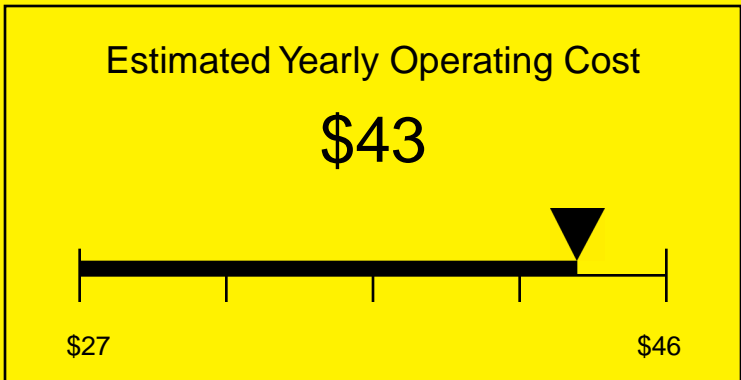

ENERGYGUIDE

REFRIGERATOR
Defrost: Automatic

AL750
5.5 Cubic Feet

Compare the energy use of this product with others
before you buy

Your cost will depend on your utility rates

Based on a 2007 U.S. Government national average cost of 10.65 cents per kWh for electricity. Your actual operating cost will vary depending on your local utility rates and your use of the product.