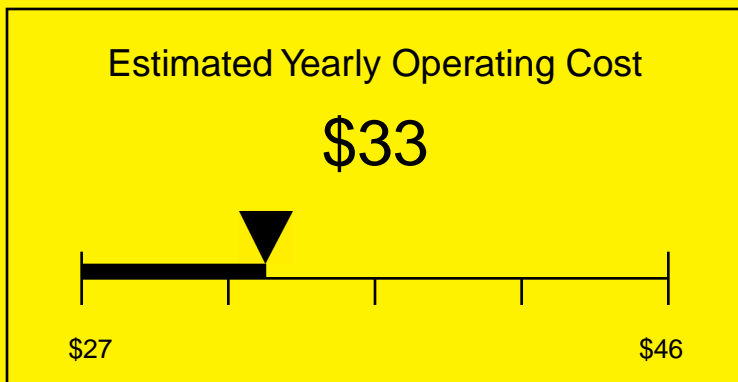

# ENERGYGUIDE

REFRIGERATOR-FREEZER  
Defrost: Automatic

FF43ESADA  
3.6 Cubic Feet

Compare the energy use of this product with others  
before you buy

**310kWh**

Estimated Yearly Electricity Use

Your cost will depend on your utility rates

Based on a 2007 U.S. Government national average cost of 10.65 cents per kWh for electricity. Your actual operating cost will vary depending on your local utility rates and your use of the product.