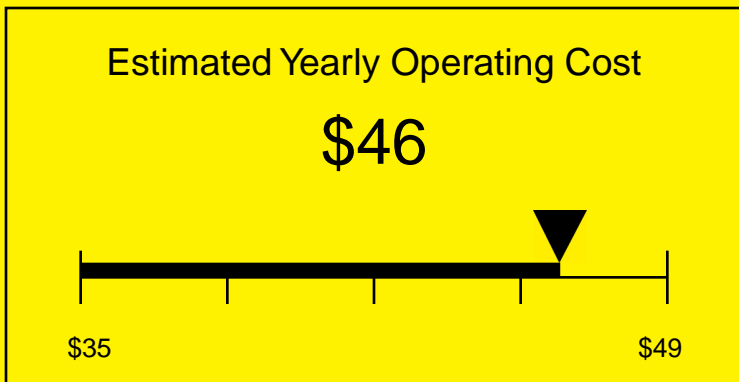

# ENERGYGUIDE

REFRIGERATOR  
Defrost: Automatic

SWC6GBLSHADA  
5.5 Cubic Feet

Compare the energy use of this product with others  
before you buy

Your cost will depend on your utility rates

Based on a 2007 U.S. Government national average cost of 10.65 cents per kWh for electricity. Your actual operating cost will vary depending on your local utility rates and your use of the product.