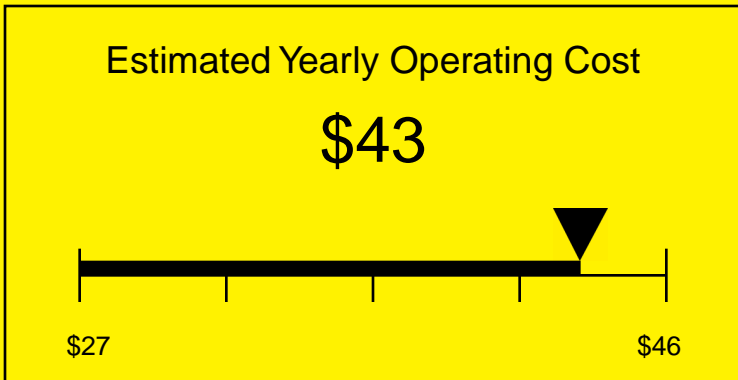

ENERGYGUIDE

REFRIGERATOR
Defrost: Automatic

FF521BL
4.1 Cubic Feet

Compare the energy use of this product with others
before you buy

Your cost will depend on your utility rates

Based on a 2007 U.S. Government national average cost of 10.65 cents per kWh for electricity. Your actual operating cost will vary depending on your local utility rates and your use of the product.