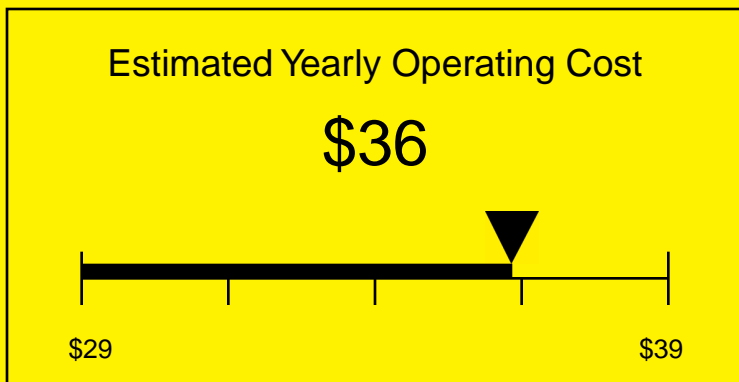

ENERGYGUIDE

REFRIGERATOR-FREEZER
Defrost: Automatic

BI605BFF
6.1 Cubic Feet

Compare the energy use of this product with others
before you buy

Your cost will depend on your utility rates

Based on a 2007 U.S. Government national average cost of 10.65 cents per kWh for electricity. Your actual operating cost will vary depending on your local utility rates and your use of the product.