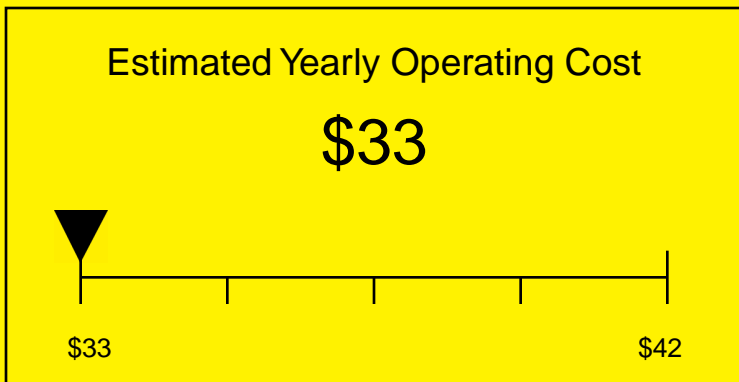

ENERGYGUIDE

REFRIGERATOR-FREEZER
Defrost: Automatic

FF41ESADA
3.6 Cubic Feet

Compare the energy use of this product with others
before you buy

310kWh
Estimated Yearly Electricity Use

Your cost will depend on your utility rates

Based on a 2007 U.S. Government national average cost of 10.65 cents per kWh for electricity. Your actual operating cost will vary depending on your local utility rates and your use of the product.