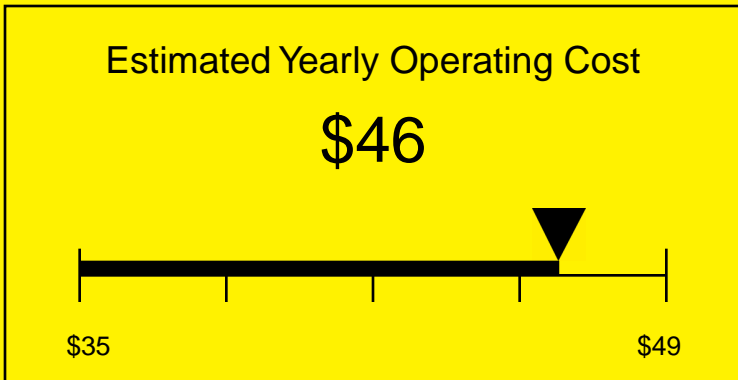

ENERGYGUIDE

REFRIGERATOR
Defrost: Automatic

SWC6GBLCSSADA
5.5 Cubic Feet

Compare the energy use of this product with others
before you buy

Your cost will depend on your utility rates

Based on a 2007 U.S. Government national average cost of 10.65 cents per kWh for electricity. Your actual operating cost will vary depending on your local utility rates and your use of the product.