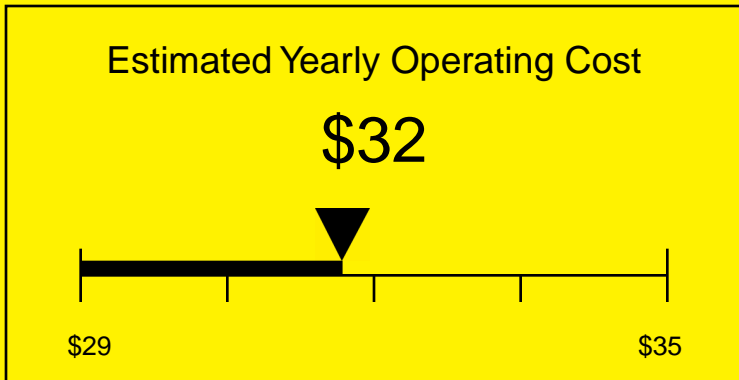

# ENERGYGUIDE

FREEZER  
Defrost: Manual

FS407L  
2.8 Cubic Feet

Compare the energy use of this product with others  
before you buy

**298kWh**

Estimated Yearly Electricity Use

Your cost will depend on your utility rates

Based on a 2007 U.S. Government national average cost of 10.65 cents per kWh for electricity. Your actual operating cost will vary depending on your local utility rates and your use of the product.