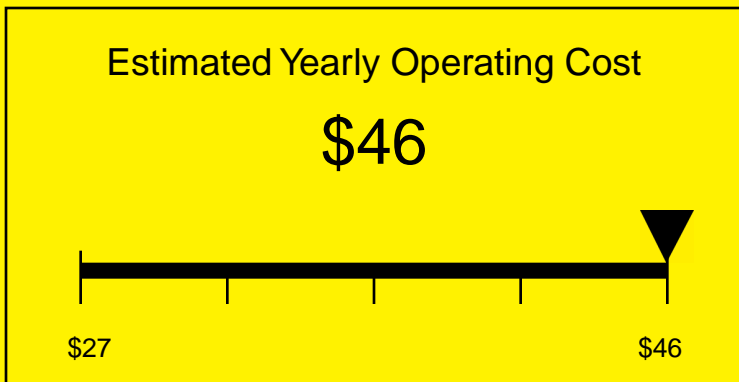

# ENERGYGUIDE

REFRIGERATOR-FREEZER  
Defrost: Cycle

AL650  
5.1 Cubic Feet

Compare the energy use of this product with others  
before you buy

Your cost will depend on your utility rates

Based on a 2007 U.S. Government national average cost of 10.65 cents per kWh for electricity. Your actual operating cost will vary depending on your local utility rates and your use of the product.