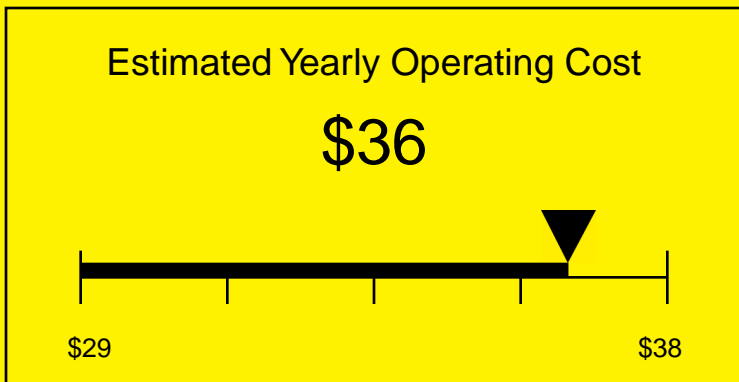

# ENERGYGUIDE

REFRIGERATOR-FREEZER  
Defrost: Automatic

BI605BFF  
6.0 Cubic Feet

Compare the energy use of this product with others  
before you buy

Your cost will depend on your utility rates

Based on a 2007 U.S. Government national average cost of 10.65 cents per kWh for electricity. Your actual operating cost will vary depending on your local utility rates and your use of the product.