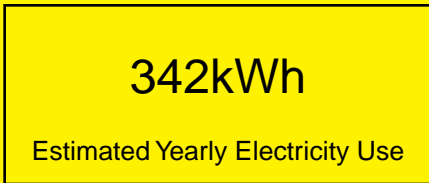

# ENERGYGUIDE

REFRIGERATOR-FREEZER  
Defrost: Automatic

BI605BFF  
6.0 Cubic Feet

Compare the energy use of this product with others  
before you buy

Your cost will depend on your utility rates

Based on a 2007 U.S. Government national average cost of 10.65 cents per kWh for electricity. Your actual operating cost will vary depending on your local utility rates and your use of the product.