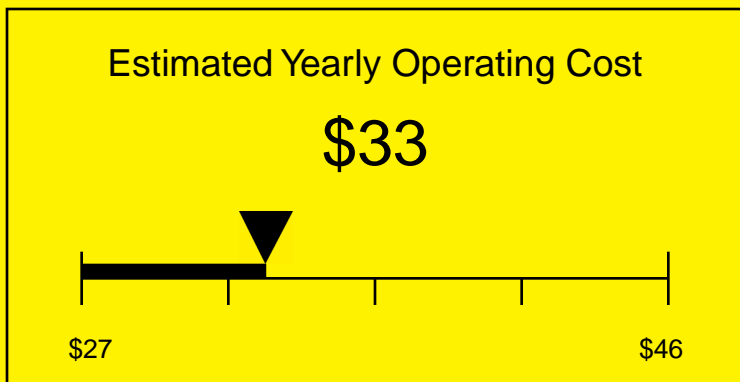

ENERGYGUIDE

REFRIGERATOR-FREEZER
Defrost: Automatic

FF41ESADA
3.6 Cubic Feet

Compare the energy use of this product with others
before you buy

310kWh

Estimated Yearly Electricity Use

Your cost will depend on your utility rates

Based on a 2007 U.S. Government national average cost of 10.65 cents per kWh for electricity. Your actual operating cost will vary depending on your local utility rates and your use of the product.