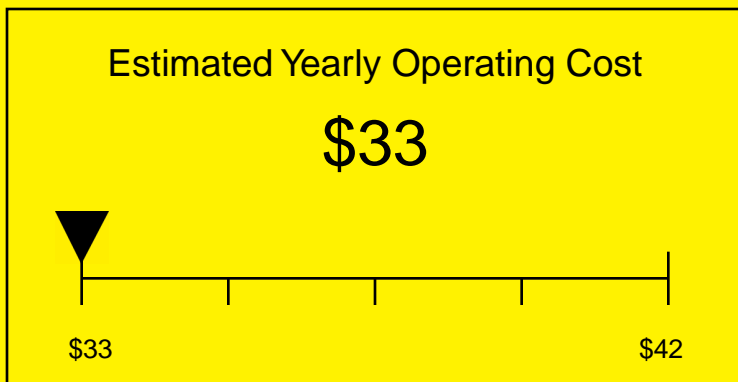

# ENERGYGUIDE

REFRIGERATOR-FREEZER  
Defrost: Automatic

FF43ESSS  
3.6 Cubic Feet

Compare the energy use of this product with others  
before you buy

**310kWh**  
Estimated Yearly Electricity Use

Your cost will depend on your utility rates

Based on a 2007 U.S. Government national average cost of 10.65 cents per kWh for electricity. Your actual operating cost will vary depending on your local utility rates and your use of the product.