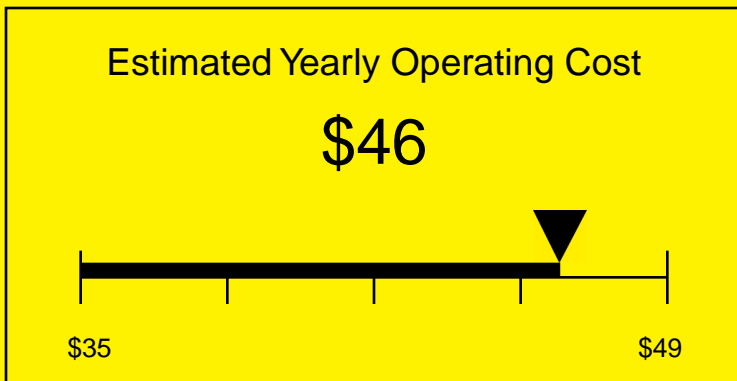

ENERGYGUIDE

REFRIGERATOR
Defrost: Automatic

SWC6GBLBIADA
5.5 Cubic Feet

Compare the energy use of this product with others
before you buy

Your cost will depend on your utility rates

Based on a 2007 U.S. Government national average cost of 10.65 cents per kWh for electricity. Your actual operating cost will vary depending on your local utility rates and your use of the product.