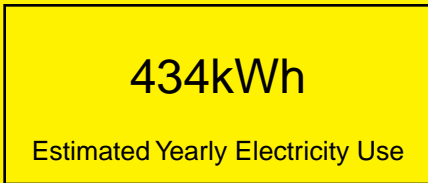

ENERGYGUIDE

REFRIGERATOR
Defrost: Automatic

SWC6GBLTBADA
5.5 Cubic Feet

Compare the energy use of this product with others
before you buy

Your cost will depend on your utility rates

Based on a 2007 U.S. Government national average cost of 10.65 cents per kWh for electricity. Your actual operating cost will vary depending on your local utility rates and your use of the product.