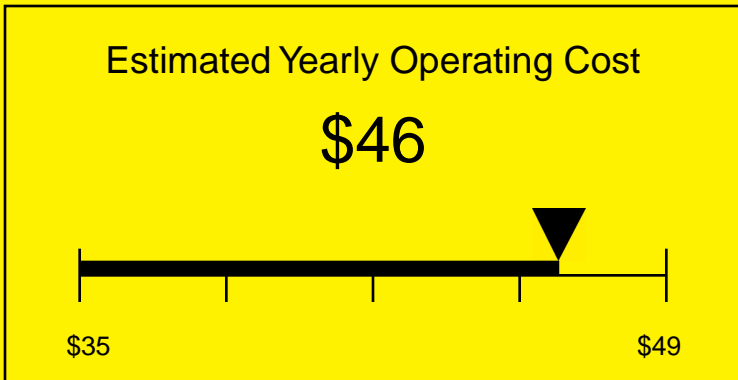

ENERGYGUIDE

REFRIGERATOR
Defrost: Automatic

SWC6GBLTBADA
5.5 Cubic Feet

Compare the energy use of this product with others
before you buy

Your cost will depend on your utility rates

Based on a 2007 U.S. Government national average cost of 10.65 cents per kWh for electricity. Your actual operating cost will vary depending on your local utility rates and your use of the product.