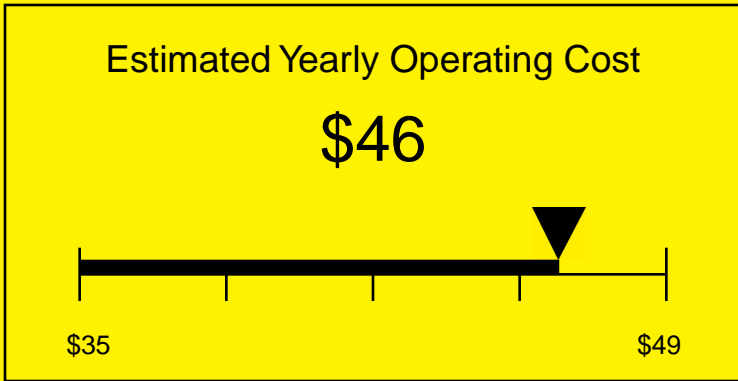

# ENERGYGUIDE

REFRIGERATOR  
Defrost: Automatic

SWC6GBLCSSWO  
5.5 Cubic Feet

Compare the energy use of this product with others  
before you buy

Your cost will depend on your utility rates

Based on a 2007 U.S. Government national average cost of 10.65 cents per kWh for electricity. Your actual operating cost will vary depending on your local utility rates and your use of the product.