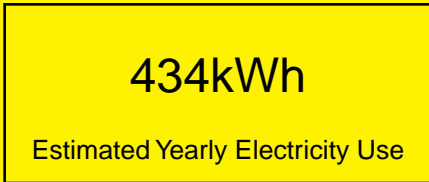

# ENERGYGUIDE

REFRIGERATOR  
Defrost: Automatic

SWC6GBLCSSWO  
5.5 Cubic Feet

Compare the energy use of this product with others  
before you buy

Your cost will depend on your utility rates

Based on a 2007 U.S. Government national average cost of 10.65 cents per kWh for electricity. Your actual operating cost will vary depending on your local utility rates and your use of the product.