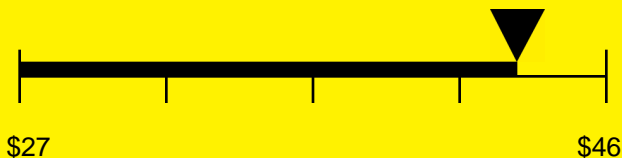

ENERGYGUIDE

REFRIGERATOR
Defrost: Automatic

FF7LPUB
5.5 Cubic Feet

Compare the energy use of this product with others
before you buy

Estimated Yearly Operating Cost

\$43

405kWh

Estimated Yearly Electricity Use

Your cost will depend on your utility rates

Based on a 2007 U.S. Government national average cost of 10.65 cents per kWh for electricity. Your actual operating cost will vary depending on your local utility rates and your use of the product.