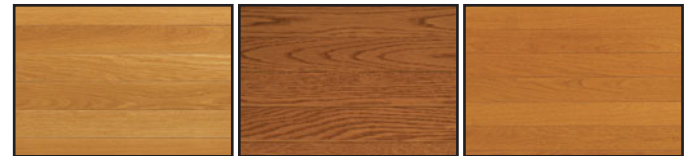

S 15

EASY CARE FINISH

Flooring in the Value Collection is protected with a finish that is a durable, easy care combination of polyurethane and aluminum oxide. Ask your retailer for specially formulated care products or visit www.somersetfloors.com.

MOLDING & TRIM

Everything you need to complete your installation — Reducer, Quarter Round, Baby Threshold, Stair Nosing, and T-Molding — are available to complement your Somerset floor.

Natural White Oak

Butterscotch

Honey

Antique

Gunstock

Vintage Brown

Saddle

www.somersetfloors.com

Color shown is Vintage Brown