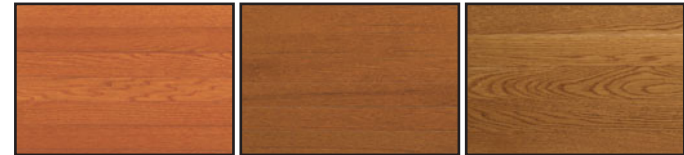

MOLDING & TRIM

Everything you need to complete your installation — Reducer, Quarter Round, Baby Threshold, Stair Nosing, and T-Molding — are available to complement your Somerset floor.

Natural White Oak

Butterscotch

Honey

Antique

Gunstock

Vintage Brown

Saddle

www.somersetfloors.com

Color shown is Vintage Brown

SOLID 3/4" THICK • EASED EDGE • ALUMINUM OXIDE/POLYURETHANE FINISH

Species	Color	Width/Style #
White Oak	Natural White Oak	2-1/4" PS3101 3-1/4" VS3401
White Oak	Butterscotch	2-1/4" PS3118 3-1/4" VS3418
White Oak	Honey	2-1/4" PS3107 3-1/4" VS3407
Red Oak	Antique	2-1/4" PS3103 3-1/4" VS3403
Red Oak	Gunstock	2-1/4" PS3104 3-1/4" VS3404
White Oak	Vintage Brown	2-1/4" PS3117 3-1/4" VS3417
White Oak	Saddle	2-1/4" PS3119 3-1/4" VS3419