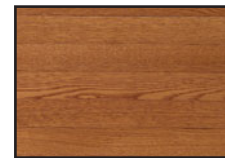

Butterscotch

Honey

Antique

Gunstock

Vintage Brown

Saddle

www.somersetfloors.com

Color shown is Vintage Brown

SOLID 3/4" THICK • EASED EDGE • ALUMINUM OXIDE/POLYURETHANE FINISH

Species	Color	Width/Style #
White Oak	Natural White Oak	2-1/4" PS3101 3-1/4" VS3401
White Oak	Butterscotch	2-1/4" PS3118 3-1/4" VS3418
White Oak	Honey	2-1/4" PS3107 3-1/4" VS3407
Red Oak	Antique	2-1/4" PS3103 3-1/4" VS3403
Red Oak	Gunstock	2-1/4" PS3104 3-1/4" VS3404
White Oak	Vintage Brown	2-1/4" PS3117 3-1/4" VS3417
White Oak	Saddle	2-1/4" PS3119 3-1/4" VS3419