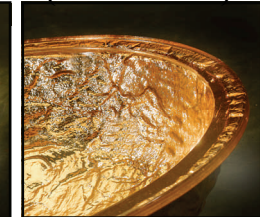

Black Nickel
(005-xxx-022)

Gold Reflections
(005-xxx-101)

Green Reflections
(005-xxx-201)

Slate
Blue Reflections
(005-xxx-344)

Blue Reflections
(005-xxx-140)

Copper
(005-xxx-010)

Platinum
(005-xxx-500)

24K Gold
(005-xxx-400)