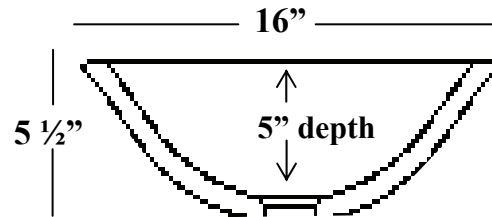

JSG Oceana Vessel Sinks

Model Vessel Specifications

006

12" Vessel

- Inner Rim: 11"
- Rim: Defined
- Glass Thickness: approx. 1/2"
- Vessel Tolerance: + / - 1/2"
- Weight: 12 lbs
- Drain Hole: 1 3/4"

004

15" Vessel

- Inner Rim: 14"
- Rim: Free formed
- Glass Thickness: approx. 1/2"
- Vessel Tolerance: + / - 1/2"
- Weight: 16 lbs
- Drain Hole: 1 3/4"

003

16" Vessel

- Inner Rim: 15"
- Rim: Free formed
- Glass Thickness: approx. 1/2"
- Vessel Tolerance: + / - 1/2"
- Weight: 19 lbs
- Drain Hole: 1 3/4"

005

17" Vessel

- Inner Rim: 16"
- Rim: Defined
- Glass Thickness: approx. 1/2"
- Vessel Tolerance: + / - 1/2"
- Weight: 24 lbs
- Drain Hole: 1 3/4"

011

Free Formed Oval Vessel

- Outer Rim: 17" x 14"
- Rim: Free formed
- Glass Thickness: approx. 1/2"
- Vessel Tolerance: + / - 1/2"
- Weight: 18 lbs
- Drain Hole: 1 3/4"