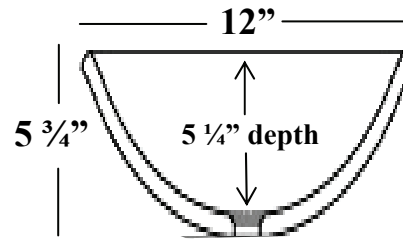

JSG Oceana Vessel Sinks

Model Vessel Specifications

006

12" Vessel

- Inner Rim: 11"
- Rim: Defined
- Glass Thickness: approx. 1/2"
- Vessel Tolerance: + / - 1/2"
- Weight: 12 lbs
- Drain Hole: 1 3/4"

004

15" Vessel

- Inner Rim: 14"
- Rim: Free formed
- Glass Thickness: approx. 1/2"
- Vessel Tolerance: + / - 1/2"
- Weight: 16 lbs
- Drain Hole: 1 3/4"

003

16" Vessel

- Inner Rim: 15"
- Rim: Free formed
- Glass Thickness: approx. 1/2"
- Vessel Tolerance: + / - 1/2"
- Weight: 19 lbs
- Drain Hole: 1 3/4"

005

17" Vessel

- Inner Rim: 16"
- Rim: Defined
- Glass Thickness: approx. 1/2"
- Vessel Tolerance: + / - 1/2"
- Weight: 24 lbs
- Drain Hole: 1 3/4"

011

Free Formed Oval Vessel

- Outer Rim: 17" x 14"
- Rim: Free formed
- Glass Thickness: approx. 1/2"
- Vessel Tolerance: + / - 1/2"
- Weight: 18 lbs
- Drain Hole: 1 3/4"