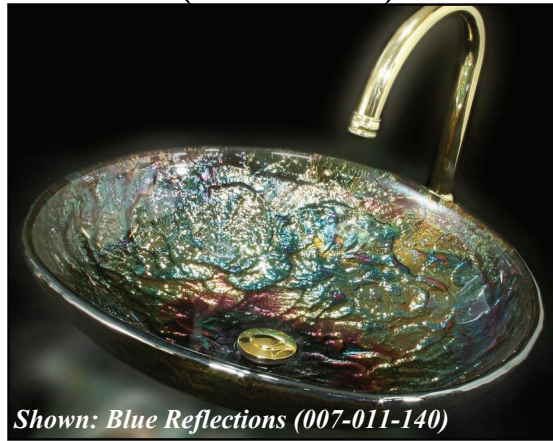

JSG Oceana Vessel Sinks

17" Vessels
(005-005-xxx)

Shown: Copper (005-005-010)

16" Vessels
(005-003-xxx)

Shown: Crystal Reflections (005-003-300)

15" Vessels
(005-004-xxx)

Shown: Black Nickel (005-004-022)

12" Vessels
(005-006-xxx)

Shown: Green Reflections (005-006-201)

Free Formed Oval Vessels
(007-011-xxx)

Shown: Blue Reflections (007-011-140)

Crystal
(005-xxx-000)

Crystal Reflections
(005-xxx-300)

Champagne Gold
(005-xxx-100)

Sea Green
(005-xxx-200)

Black Nickel
(005-xxx-022)

Gold Reflections
(005-xxx-101)

Green Reflections
(005-xxx-201)

Slate
Blue Reflections
(005-xxx-344)

Blue Reflections
(005-xxx-140)

Copper
(005-xxx-010)

Platinum
(005-xxx-500)

24K Gold
(005-xxx-400)