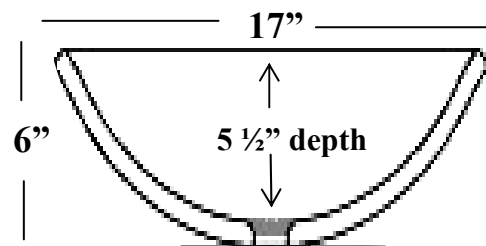

JSG Oceana Vessel Sinks

Model Vessel Specifications

006

12" Vessel

- Inner Rim: 11"
- Rim: Defined
- Glass Thickness: approx. 1/2"
- Vessel Tolerance: + / - 1/2"
- Weight: 12 lbs
- Drain Hole: 1 3/4"

004

15" Vessel

- Inner Rim: 14"
- Rim: Free formed
- Glass Thickness: approx. 1/2"
- Vessel Tolerance: + / - 1/2"
- Weight: 16 lbs
- Drain Hole: 1 3/4"

003

16" Vessel

- Inner Rim: 15"
- Rim: Free formed
- Glass Thickness: approx. 1/2"
- Vessel Tolerance: + / - 1/2"
- Weight: 19 lbs
- Drain Hole: 1 3/4"

005

17" Vessel

- Inner Rim: 16"
- Rim: Defined
- Glass Thickness: approx. 1/2"
- Vessel Tolerance: + / - 1/2"
- Weight: 24 lbs
- Drain Hole: 1 3/4"

011

Free Formed Oval Vessel

- Outer Rim: 17" x 14"
- Rim: Free formed
- Glass Thickness: approx. 1/2"
- Vessel Tolerance: + / - 1/2"
- Weight: 18 lbs
- Drain Hole: 1 3/4"