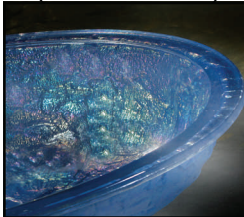

JSG Oceana Vessel Sinks

17" Vessels
(005-005-xxx)

Shown: Copper (005-005-010)

16" Vessels
(005-003-xxx)

Shown: Crystal Reflections (005-003-300)

15" Vessels
(005-004-xxx)

Shown: Black Nickel (005-004-022)

12" Vessels
(005-006-xxx)

Black Nickel
(005-xxx-022)

Gold Reflections
(005-xxx-101)

Green Reflections
(005-xxx-201)

Slate
Blue Reflections
(005-xxx-344)

Blue Reflections
(005-xxx-140)

Copper
(005-xxx-010)

Platinum
(005-xxx-500)

24K Gold
(005-xxx-400)