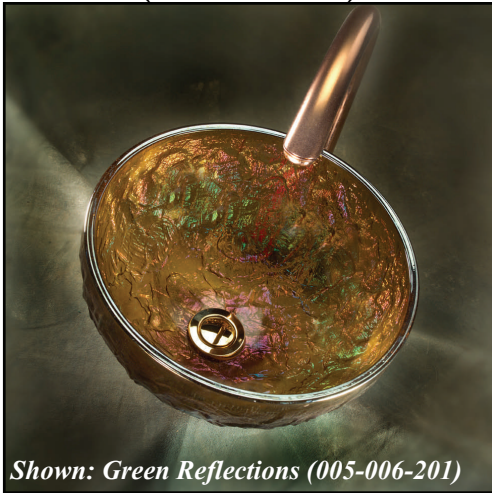

JSG Oceana Vessel Sinks

17" Vessels
(005-005-xxx)

Shown: Copper (005-005-010)

16" Vessels
(005-003-xxx)

Shown: Crystal Reflections (005-003-300)

15" Vessels
(005-004-xxx)

Shown: Black Nickel (005-004-022)

12" Vessels
(005-006-xxx)

Shown: Green Reflections (005-006-201)

Free Formed Oval Vessels
(007-011-xxx)

Shown: Blue Reflections (007-011-140)

Crystal
(005-xxx-000)

Crystal Reflections
(005-xxx-300)

Champagne Gold
(005-xxx-100)

Sea Green
(005-xxx-200)

Black Nickel
(005-xxx-022)

Gold Reflections
(005-xxx-101)

Green Reflections
(005-xxx-201)

Slate
Blue Reflections
(005-xxx-344)

Blue Reflections
(005-xxx-140)

Copper
(005-xxx-010)

Platinum
(005-xxx-500)

24K Gold
(005-xxx-400)