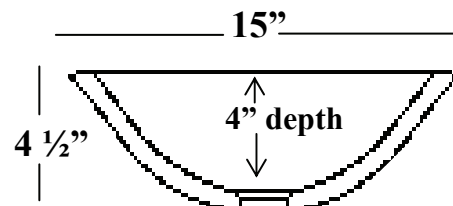

JSG Oceana Vessel Sinks

Model Vessel Specifications

006

12" Vessel

- Inner Rim: 11"
- Rim: Defined
- Glass Thickness: approx. 1/2"
- Vessel Tolerance: + / - 1/2"
- Weight: 12 lbs
- Drain Hole: 1 3/4"

004

15" Vessel

- Inner Rim: 14"
- Rim: Free formed
- Glass Thickness: approx. 1/2"
- Vessel Tolerance: + / - 1/2"
- Weight: 16 lbs
- Drain Hole: 1 3/4"

003

16" Vessel

- Inner Rim: 15"
- Rim: Free formed
- Glass Thickness: approx. 1/2"
- Vessel Tolerance: + / - 1/2"
- Weight: 19 lbs
- Drain Hole: 1 3/4"

005

17" Vessel

- Inner Rim: 16"
- Rim: Defined
- Glass Thickness: approx. 1/2"
- Vessel Tolerance: + / - 1/2"
- Weight: 24 lbs
- Drain Hole: 1 3/4"

011

Free Formed Oval Vessel

- Outer Rim: 17" x 14"
- Rim: Free formed
- Glass Thickness: approx. 1/2"
- Vessel Tolerance: + / - 1/2"
- Weight: 18 lbs
- Drain Hole: 1 3/4"