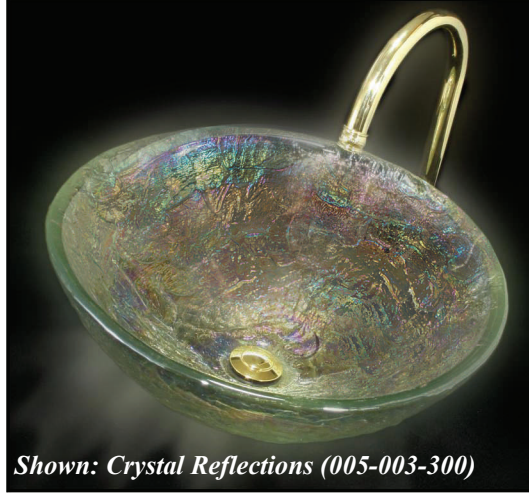

JSG Oceana Vessel Sinks

17" Vessels
(005-005-xxx)

Shown: Copper (005-005-010)

16" Vessels
(005-003-xxx)

Shown: Crystal Reflections (005-003-300)

15" Vessels
(005-004-xxx)

Shown: Black Nickel (005-004-022)

12" Vessels
(005-006-xxx)

Shown: Green Reflections (005-006-201)

Free Formed Oval Vessels
(007-011-xxx)

Shown: Blue Reflections (007-011-140)

Crystal
(005-xxx-000)

Crystal Reflections
(005-xxx-300)

Champagne Gold
(005-xxx-100)

Sea Green
(005-xxx-200)

Black Nickel
(005-xxx-022)

Gold Reflections
(005-xxx-101)

Green Reflections
(005-xxx-201)

Slate
Blue Reflections
(005-xxx-344)

Blue Reflections
(005-xxx-140)

Copper
(005-xxx-010)

Platinum
(005-xxx-500)

24K Gold
(005-xxx-400)