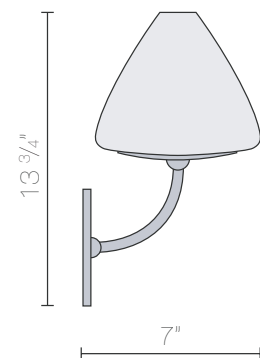

# copa ada

B.lux<sup>o</sup>

powered by

**Global Lighting**

Glass fixture with metal body in matte nickel finish. Select glass in white or amber triplex.

**body:** chrome

**diffuser:** white triplex glass

---

#613100U | White Glass

#613102U | Amber Glass

1 x 60W A-15

Global Lighting reserves the right to make modifications when necessary

Options: Title 24 compliant 13W or 18W twist lock GU24 self ballasted lamp available upon request