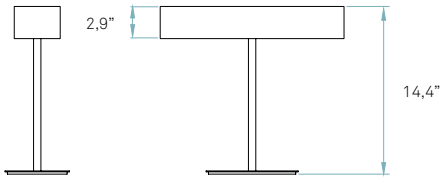

Base & stem
Brushed nickel

Cord and plug with on/off switch
Transparent 55"

Box size
20 x 20 x 12"

Weight
Gross - 7,9 Lb
Net - 4,6 Lb

Recommended bulbs (Included)

120V
GX53

LED Slim lamp
3 x 6 w max