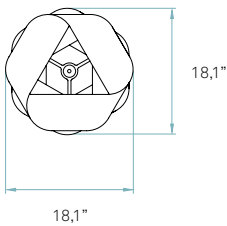

Link / SMALL SUSPENSION
by Ray Power

References

LK SPE26 UL
LK SPGU24 UL

Awards

Chicago 2008

DESIGN **PLUS**
Frankfurt 2007

Info

Light Emission
Diffused

Certificates

Class I

120V or 277V

Wood shade colors

- 20 Ivory White
- 21 Natural Cherry
- 22 Natural Beech
- 24 Yellow
- 25 Orange
- 26 Red
- 28 Blue
- 30 Turquoise
- 31 Chocolate

Components

Metal canopy
Brushed nickel
ø 4,8"

Electrical cable
Transparent
8 ft drop

Steel cable
8 ft drop

Packaging

Box size
20 x 20 x 12"

Weight
Gross - 4,9 Lb
Net - 1,9 Lb

Recommended bulbs (Not Included)

120V
E26 Medium Base

120V
GU24

277V
GU24

CFL Globe
1 x 15 w max

CFL Globe
1 x 15 w max

CFL Quad tube
1 x 18 w max
GU24 to G24q2
adapter included
or

LED Globe
1 x 9,5 w max

LED A19
1 x 7 w max

LED Corn Cob
1 x 9 w max
Self ballasted,
sold separately

G25 Incandescent
1 x 100 w max