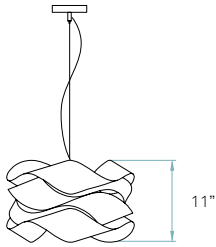

Link / SMALL SUSPENSION
by Ray Power

References

LK SPE26 UL
LK SPGU24 UL

Awards

Chicago 2008

DESIGN **PLUS**
Frankfurt 2007

Info

Light Emission
Diffused

Electrical cable
Transparent
8 ft drop

Steel cable
8 ft drop

Packaging

Box size
20 x 20 x 12"

Weight
Gross - 4,9 Lb
Net - 1,9 Lb

Recommended bulbs (Not Included)

120V
E26 Medium Base

120V
GU24