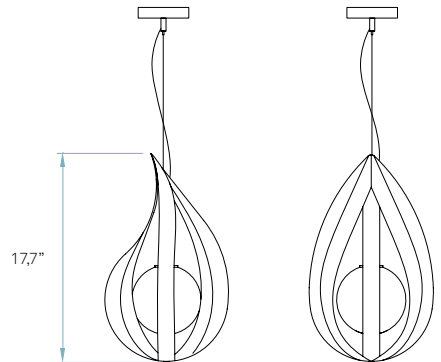

LARGE SUSPENSION / **Raindrop**  
by Javier Herrero Studio

Wood shade colors      Info      References

- 20 IvoryWhite
- 21 Natural Cherry
- 22 Natural Beech
- 24 Yellow
- 25 Orange
- 26 Red
- 28 Blue
- 30 Turquoise
- 31 Chocolate

Light Emission  
Diffused

Certificates

Class I

120V

RDROP SG UL

Packaging      Components

**Box size**  
17 x 12 x 11"

**Weight**  
Gross - 3,5 Lb  
Net - 2,1 Lb

**Metal canopy**  
Brushed nickel  
ø 4,8"

**Electrical cable**  
Transparent  
8 ft drop

**Steel cable**  
8 ft drop

**Diffuser**  
Glass

Recommended bulbs (Included)

G9

LED  
1 x 4 w max