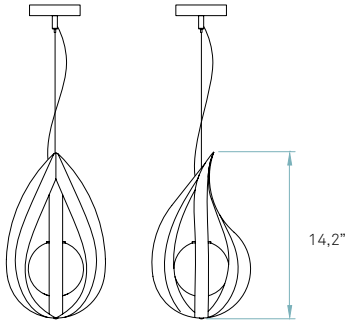

**Raindrop** / MEDIUM SUSPENSION  
by Javier Herrero Studio

References

RDROP SM UL

Info

Light Emission  
Diffused

Certificates

Class I

120V

Wood shade colors

- 20 Ivory White
- 21 Natural Cherry
- 22 Natural Beech
- 24 Yellow
- 25 Orange
- 26 Red
- 28 Blue
- 30 Turquoise
- 31 Chocolate

Components

**Diffuser**  
Glass

**Metal canopy**  
Brushed nickel  
ø 4,8"

**Electrical cable**  
Transparent  
8 ft drop

**Steel cable**  
8 ft drop

Packaging

**Box size**  
17 x 12 x 11"

**Weight**  
Gross - 3,3 Lb  
Net - 1,1 Lb

Recommended bulbs (Included)

G9

LED  
1 x 4 w max