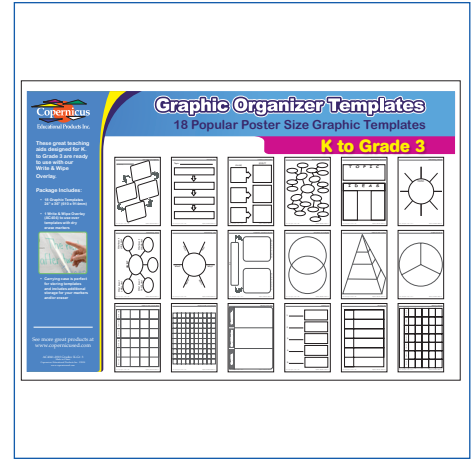

Really Big Tub for extra storage

Removable lined magnetic dry erase board (AC455)

Telescoping accessory hooks for pocket charts

Sliding tubs for quick access to supplies

Features

- Height adjustable magnetic dry erase board can be installed to suit the needs of your class
- Slide-out board enlarges work space by 50% (15"W)
- "Ultra-Safe" Premium Book Ledge locks into various positions
- Easily store and access material with slide out tubs that feature "safety stops"

Specifications

- Lifetime frame and tubs warranty
- Frame 30"W x 30"D x 61-1/2" to 64-1/2"H (76 x 76 x 156 to 163cm)
- 24" x 36" (61 x 91cm) Removable/adjustable lined magnetic dry erase board

Accessorize your new Copernicus product today!

Pick-A-Pointer
AC402

Write & Wipe Overlay
AC404

Graphic Organizer Templates
AC4041 (K-Gr.3) & AC4043 (Gr.4-8)

Big Book Clip
AC401 (Pkg. of 6)

Re-Write Labels
AC403 (pkg. of 48/3 sizes)

XL Poster File - Floor Caddy
XLP-F