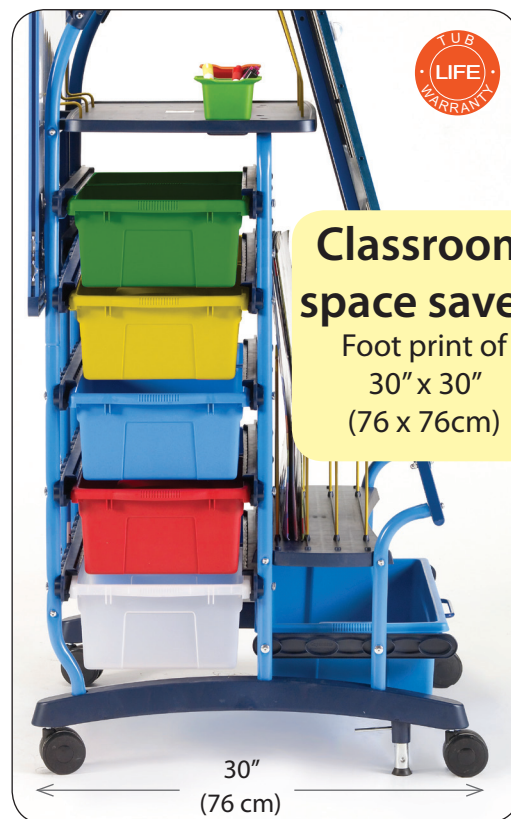

Back shelf with chart paper guides.

Two Tiny Tubs to store markers etc.

Slide-out board widens work space by 15" (38cm)

Storage for Big Books

Ultra Safe Premium Book Ledge

Multiple Applications

- Create a "Command Center" for class lessons
- Center for independent learning with plenty of storage
- Presentations and lessons; particularly good for Language, Math and Science

Royal® Inspiration Station with Stubby Tubbys IS4

Tubs included with IS4:

- one Really Big Tub,
- 2 Large Divided Tubs,
- 4 Open Tubs,
- 6 Stubby Tubbys &
- 8 Tiny Tubs

3" (7cm) casters with Foot-Activated Brake

Really Big Tub for extra storage

Removable lined magnetic dry erase board (AC455)

Telescoping accessory hooks for pocket charts

Sliding tubs for quick access to supplies

Features

- Height adjustable magnetic dry erase board can be installed to suit the needs of your class
- Slide-out board enlarges work space by 50% (15"W)
- "Ultra-Safe" Premium Book Ledge locks into various positions
- Easily store and access material with slide out tubs that feature "safety stops"

Specifications

- Lifetime frame and tubs warranty
- Frame 30"W x 30"D x 61-1/2" to 64-1/2"H (76 x 76 x 156 to 163cm)
- 24" x 36" (61 x 91cm) Removable/adjustable lined magnetic dry erase board

Accessorize your new Copernicus product today!