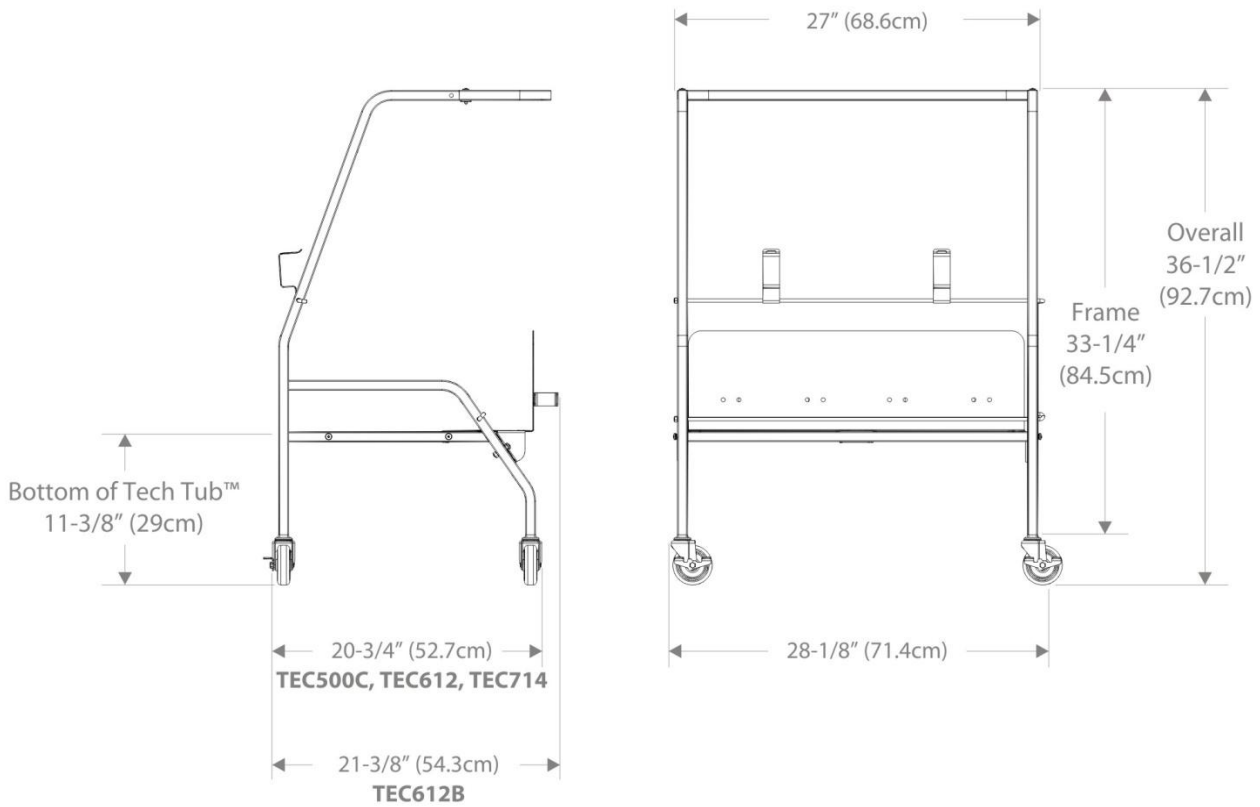

**Tech Tub Cart - 2 Tubs**

Model: TEC510C, TEC612, TEC612B, TEC714

#### TEC510C, TEC612, TEC714

36-1/2" H x 28-1/8" W x 20-3/4" D (92.7 cm H x 71.4 cm W x 52.7 cm D)

#### TEC612B

36-1/2" H x 28-1/8" W x 21-3/8" D (92.7 cm H x 71.4 cm W x 54.3 cm D)

---

#### Stability

A wide leg base of 19-1/4" W x 27-1/8" D (48.9 cm W x 68.9 cm D) adds stability to the Tech Tub™ Cart. Remember to wrap your power strip cables on your Tech Tub™ around the cable hooks before moving the