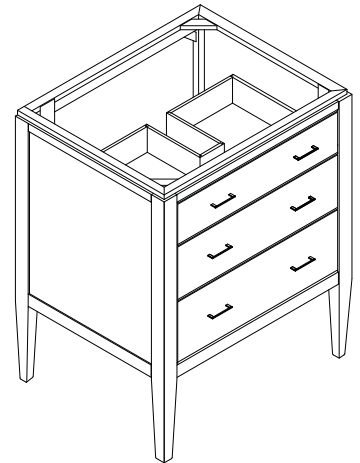

## FEATURES

- sophisticated elegance
- chrome accented drawers
- matching mirror with chrome trim
- constructed of poplar solids and cherry veneers
- two drawers with soft-close undermount glides

## NOMINAL DIMENSIONS

- 30" Width x 22" Depth x 34" Height