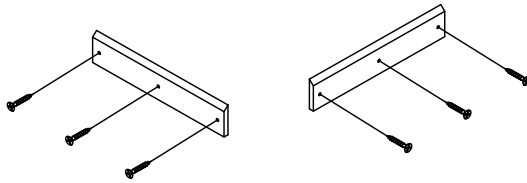

SUGGESTED TOOLS AND MATERIALS

PARTS / HARDWARE INCLUDED

3x

3x

MIRROR INSTALLATION

1

3

2

CARE AND CLEANING OF MIRROR

Clean the mirror using a soft, slightly damp cloth. When cleaning the mirror, spray the mirror with a glass cleaner and wipe clean.