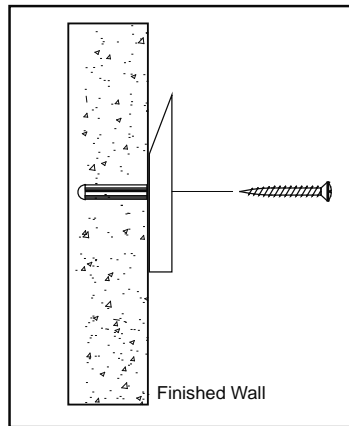

SUGGESTED TOOLS AND MATERIALS

PARTS / HARDWARE INCLUDED

3x

3x

MIRROR INSTALLATION

1