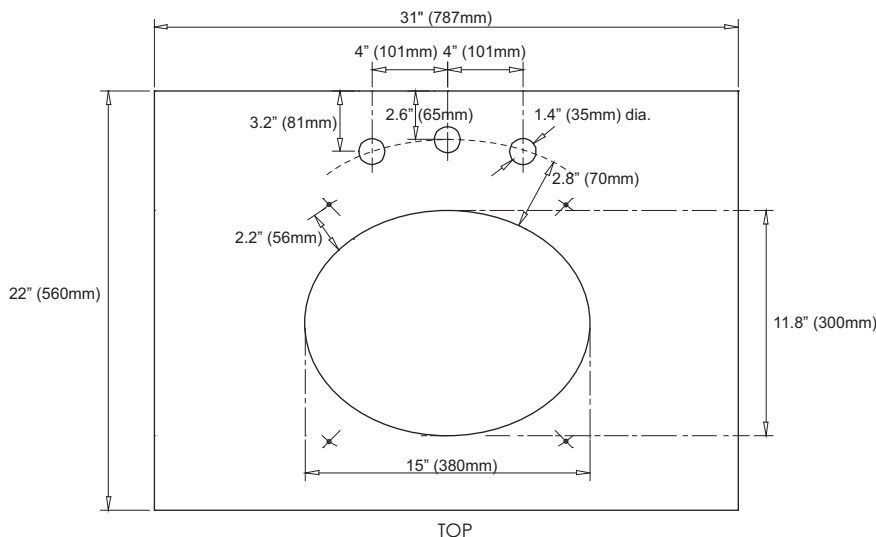

## NOMINAL DIMENSIONS

- 31" Width x 22" Depth x 3/4" Thick (Black Granite Only)
- 31" Width x 22" Depth x 1" Thick

## PRODUCT DIAGRAM

- WT, CM, DE: 1" Thick
- BK: 3/4" Thick