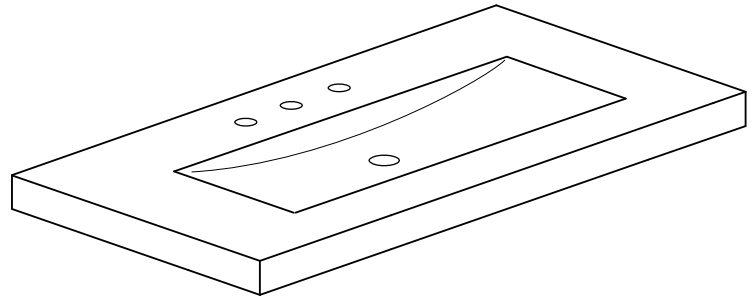

## FEATURES

- solid natural Beige Travertine or Italian White Carrara Marble
- integrated rectangular bowl
- natural surface variations and markings
- available in four standard sizes – 24", 30", 36", and 48"
- top pre-cut for 8" widespread faucet and standard drain outlet

## NOMINAL DIMENSIONS

- 48<sup>1</sup>/<sub>8</sub>" Width x 21<sup>5</sup>/<sub>8</sub>" Depth x 3" Height