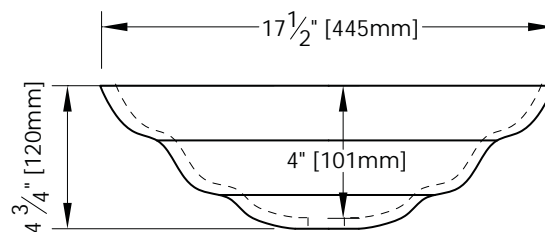

FEATURES

- depth, clarity and strength of tempered glass
- 3/4" thickness

COLORS / FINISHES

- Clear

NOMINAL DIMENSIONS

- 17 1/2" Width x 17 1/2" Depth x 5 1/2" Height

SPECIFIED MODEL

MODEL	DESCRIPTION	COLORS / FINISHES
GV101TSQ	Glass Vessel - Tiered Square	<input type="checkbox"/> Clear

PRODUCT DIAGRAM

TOP

FRONT