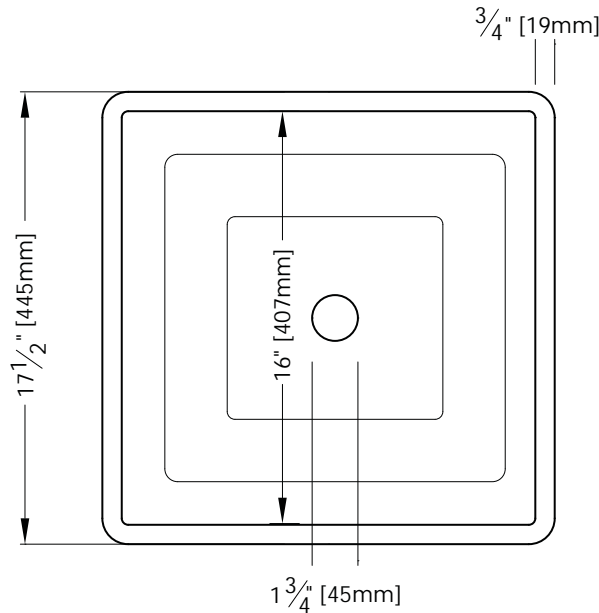

FEATURES

- depth, clarity and strength of tempered glass
- 3/4" thickness

COLORS / FINISHES

- Clear

NOMINAL DIMENSIONS

- 17 1/2" Width x 17 1/2" Depth x 5 1/2" Height

SPECIFIED MODEL

MODEL	DESCRIPTION	COLORS / FINISHES
GV101TSQ	Glass Vessel - Tiered Square	<input type="checkbox"/> Clear

PRODUCT DIAGRAM

TOP

FRONT