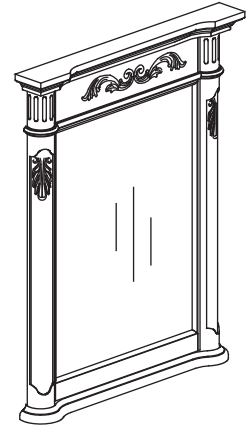

## FEATURES

- traditional design featuring hand-carved wood accents
- mirror available in three sizes – 24", 30" and 36"
- available in Antique Cherry Spice or Antique Bisque
- solid birch construction with cherry veneer

## NOMINAL DIMENSIONS

- 30" Width x 3.2" Depth x 34" Height

## SPECIFIED MODEL

MODEL	DESCRIPTION	COLORS / FINISHES	
M-WINDSOR-30BN / WT	30" WINDSOR Mirror	<input type="checkbox"/> Antique Cherry Spice	<input type="checkbox"/> Antique Bisque

RECOMMENDED COMPONENTS			
V-WINDSOR-30BN / WT	30" WINDSOR Vanity	<input type="checkbox"/> Antique Cherry Spice	<input type="checkbox"/> Antique Bisque
S-WINDSOR-30DE / BK	31" Stone Top	<input type="checkbox"/> Dark Emperador	<input type="checkbox"/> Black Granite
LT-WINDSOR-24BN / WT	24" Linen Tower	<input type="checkbox"/> Antique Cherry Spice	<input type="checkbox"/> Antique Bisque
CUM177OV	18" V.C. Undermount	<input type="checkbox"/> White	
Faucet	Xylem Widespread Faucet	<input type="checkbox"/> Chrome	<input type="checkbox"/> Brushed Nickel
Drain Kit	Xylem Umbrella Drain	<input type="checkbox"/> Chrome	<input type="checkbox"/> Brushed Nickel