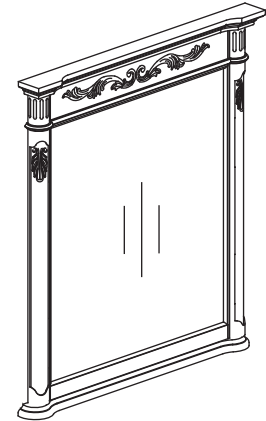

FEATURES

- hand-carved traditional design
- mirror available in three sizes – 24", 30" and 36"
- available in Antique Cherry Spice or Antique Bisque
- solid birch construction with cherry veneer

COLORS / FINISHES

- BN Antique Cherry Spice
- WT Antique Bisque

NOMINAL DIMENSIONS

- 36" Width x 3.2" Depth x 40" Height

SPECIFIED MODEL

MODEL	DESCRIPTION	COLORS / FINISHES	
M-WINDSOR-36BN / WT	36" WINDSOR Mirror	<input type="checkbox"/> Antique Cherry Spice	<input type="checkbox"/> Antique Bisque

RECOMMENDED COMPONENTS			
V-WINDSOR-36BN / WT	36" WINDSOR Vanity	<input type="checkbox"/> Antique Cherry Spice	<input type="checkbox"/> Antique Bisque
S-WINDSOR-36DE / BK	36" Stone Top	<input type="checkbox"/> Dark Emperador	<input type="checkbox"/> Black Granite
LT-WINDSOR-24BN / WT	24" Linen Tower	<input type="checkbox"/> Antique Cherry Spice	<input type="checkbox"/> Antique Bisque
CUM177OV	18" V.C. Undermount	<input type="checkbox"/> White	
Faucet	Xylem Widespread Faucet	<input type="checkbox"/> Chrome	<input type="checkbox"/> Brushed Nickel
Drain Kit	Xylem Umbrella Drain	<input type="checkbox"/> Chrome	<input type="checkbox"/> Brushed Nickel