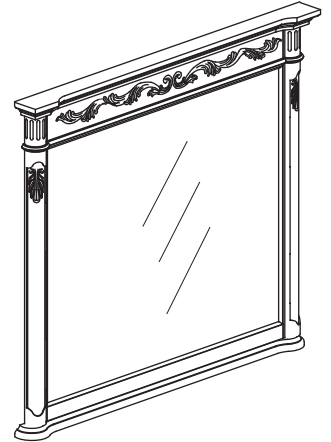

FEATURES

- hand-carved traditional design
- mirror available in four sizes - 24", 30", 36", and 46"
- available in Antique Cherry Spice or Antique Bisque
- solid Bbirch construction with cherry veneer

COLORS / FINISHES

- BN Antique Cherry Spice
- WT Antique Bisque

NOMINAL DIMENSIONS

- 46" Width x 3.2" Depth x 40" Height

MODEL	DESCRIPTION	COLORS / FINISHES
M-WINDSOR-46BN/WT	46" Mirror	<input type="checkbox"/> Antique Cherry Spice <input type="checkbox"/> Antique Bisque