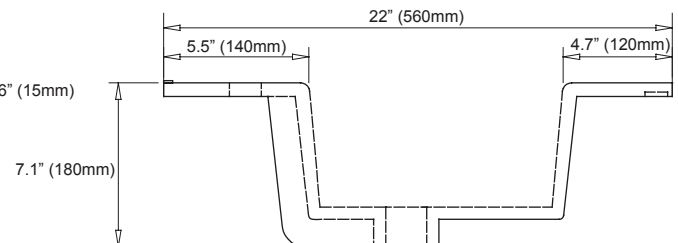

## NOMINAL DIMENSIONS

- 25" Width x 22" Depth

## PRODUCT DIAGRAM

(FRONT VIEW)

(SIDE VIEW)