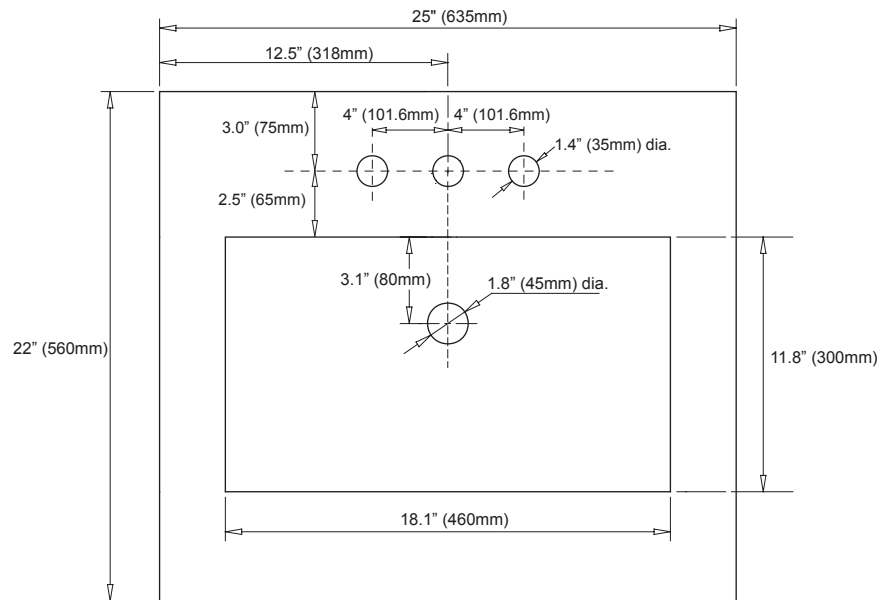

## FEATURES

- Glossy Vitreous China finish
- Rear overflow with square integral bowl
- Available in four standard sizes – 25", 31", 37" and 49"
- Top pre-cut for 8" spread faucet and standard drain outlet

## NOMINAL DIMENSIONS

- 25" Width x 22" Depth

## PRODUCT DIAGRAM

(FRONT VIEW)

(SIDE VIEW)