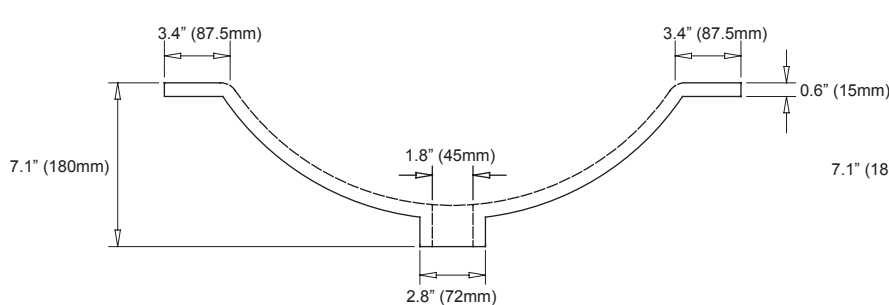

## FEATURES

- Glossy Vitreous China finish
- Rear overflow with square integral bowl
- Available in four standard sizes – 25", 31", 37" and 49"
- Top pre-cut for 8" spread faucet and standard drain outlet

## NOMINAL DIMENSIONS

- 25" Width x 22" Depth

## PRODUCT DIAGRAM

(FRONT VIEW)

(SIDE VIEW)