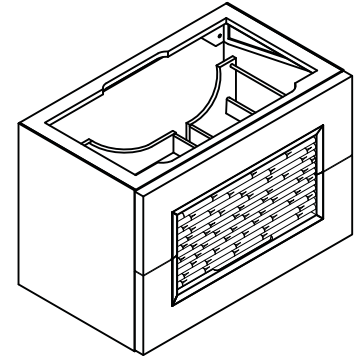

FEATURES

- eco-renewable bamboo veneer over solid poplar
- natural bamboo accents
- wall mount or floor standing
- two large storage drawers

COLORS / FINISHES

- DB Dark Bamboo

NOMINAL DIMENSIONS

- 36" Width x 21¹/₂" Depth x 24" Height

SPECIFIED MODEL