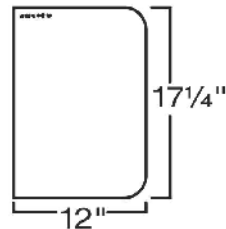

- All dimensions are in inches
- Available for countertop use only

PRODUCT SPECIFICATIONS:

Cutting board to be 100% premium hard rock maple for high quality and durability. With its penetrating oil finish and hard maple edge grain construction, it is safe for all food preparation. Cutting board is 1-1/2" thick, is FDA approved, and can be used on countertop to create extra workspace. Cutting board to be Julien model no. 210030 is compatible for countertop use.