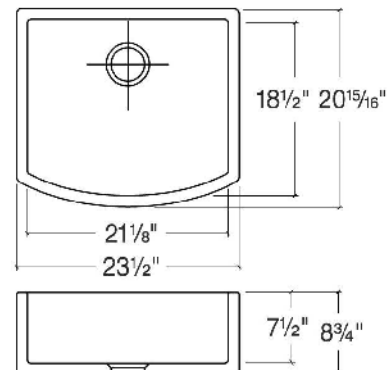

- Handcrafted in England
 - Made from heavy fireclay – Solid throughout
 - Up to 40 hours of gradual drying period
 - Fired at more than 1200°C – 2200°F
 - 30 mm (1-1/8") material thickness *
 - 10 mm (3/8") corner radius*
 - Rear 3-1/2" drain placement
 - Scratch and chip resistant
 - Waste disposal unit compatible
- (* dimensions may vary by +/- 2%)

SINK DIMENSIONS:

Model	Overall	Bowl (s)	Depth	Recommended Cabinet size
080100	23 1/2 x 21	21 1/8 x 18 1/2	7 1/2	23 1/2

WARRANTY:

Julien inc. offers a 1-YEAR LIMITED WARRANTY against manufacturing defects and a 10-YEAR LIMITED WARRANTY on fading/staining issues on its fireclay sinks. For further details on our product warranty, please refer to our catalog or Web site.

PRODUCT SPECIFICATIONS:

Sink to be farmhouse single bowl. Sink to be manufactured from heavy fireclay - solid throughout. Sink to be fired at more than 1200C - 2200F. Sink to feature 10mm (3/8") corner radiuses. Sink to feature rearward drain placement. Sink to be compatible with waste disposal units. Sink overall dimensions* to be 23 1/2" left-to-right and 21" front-to-back. Bowl dimensions* to be 21 1/8" left-to-right and 18 1/2" front-to-back. Sink to be Julien F110 collection model 080100 with bowl depth of 7 1/2". (* dimensions may vary by +/- 2%)

PROJECT/JOB INFORMATION:

Project/Job name: _____

Specifier: _____

Contractor: _____

- All dimensions are in inches

This specification is subject to change without notice. Julien assumes no responsibility for the use of superseded or voided specifications.