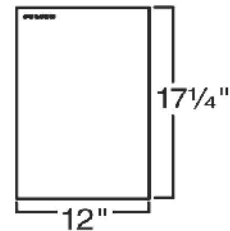

- All dimensions are in inches
- Available for countertop use only

PRODUCT SPECIFICATIONS:

Cutting board to be 100% premium hard rock maple for high quality and durability. With its penetrating oil finish and hard maple edge grain construction, it is safe for all food preparation. Cutting board is 1-1/2" thick, is FDA approved, and can be used on countertop to create extra workspace. Cutting board to be Julien model no. 210032 is compatible for countertop use.