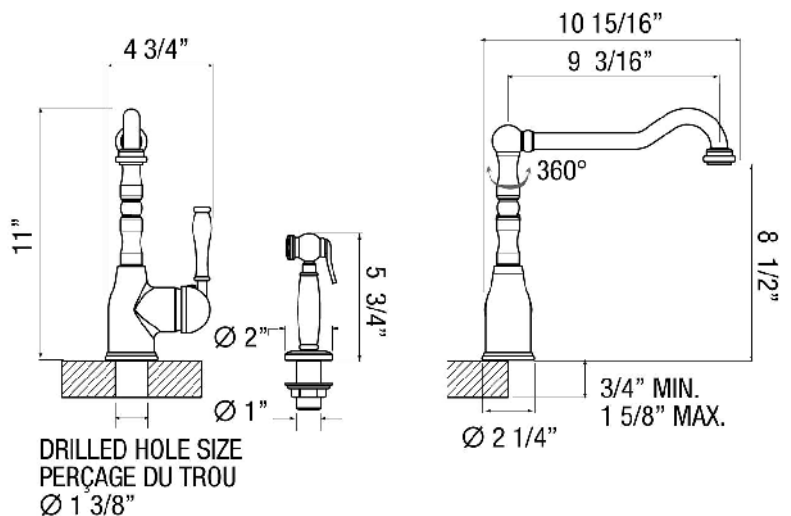

FEATURES:

- 360° swivel spout
- Kitchen faucet with side spray
- Ceramic disk cartridge for precise water flow/temp.
- Solid brass construction for long life and durability
- 2.2 GPM conservation aerator
- Flexible and quiet braided nylon inlet hoses included with 3/8" connectors
- Easy clean pull out spray
- CSA approved, LEAD FREE AB1953 compliant
- ADA compliant lever handle for easy operation
- Made in Italy

PRODUCT SPECIFICATIONS:

Traditional kitchen faucet with swivel spout. Ceramic cartridge for high precision. 360° swivel head that work for any sinks size.

PROJECT/JOB INFORMATION:

Project/Job name: _____
Specifier: _____
Contractor: _____

- All dimensions are in inches

This specification is subject to change without notice. Julien assumes no responsibility for the use of superseded or voided specifications.